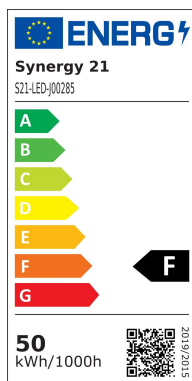

## Synergy 21 LED light panel 300\*1200 WW / W 45W V4 UGR

SYNERGY 21

kwh/1000h:	50,00
Lumens:	4500
Watt:	45,0
Nominal Service Life:	35000 Std.
Switching Cycles:	50000
Opt. Ambient Temperature.:	25 °C

### Ultra Slim LED Panel Light

Frame colour: white  
 Power consumption: 45Watt, 1050mA  
 Lumen output: 4500lm  
 Light colour: 3000K, CRI>80, 120°  
 MacAdam/SDCM = 3  
 Glare rating: UGR<19  
 Protection class: IP20  
 Operating temperature: 0° to +40°  
 Power supply: Power supply unit not included in scope of delivery  
 Power supply unit: 1050mA, see accessories  
 Size: 300mm x 1200mm x 12mm

Energy efficiency class: A  
 kWh/1000h: 50

## Attributes

Attribute	Value
Abstrahlwinkel:	120

Attribute	Value
Ampere:	1.05
CRI:	80
Dimmbar:	Nein
Grösse:	300*1200
LED - Gehäusefarbe:	weiß
Lichtfarbe:	warmweiß
Lichtfarbe in Kelvin:	3000
Lumen:	4500
Schutzklasse:	IP40
Weight:	3 Kg
Warranty:	24.00 Months