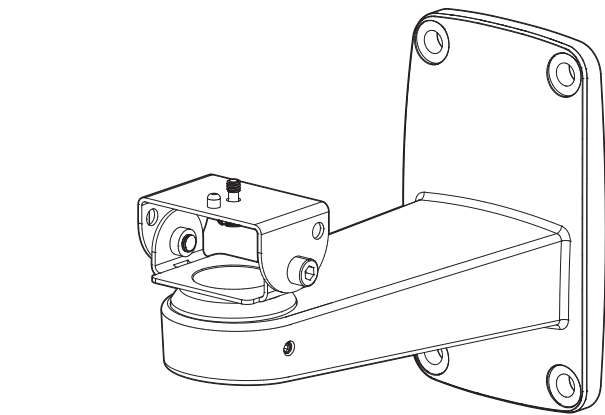

Wall Mount

SBP-142WMW

Installation Precautions

- Make sure that the installation place can endure at least 4 times of the total weight of the Camera and Wall Mount.
- Each anchor screw must be capable of withstanding an extraction force of 700 kg.
- Be sure to secure the Safety Wire to avoid a product fall.

Package

Safety Wire

Eye Bolt

Installation

1

2

3

4