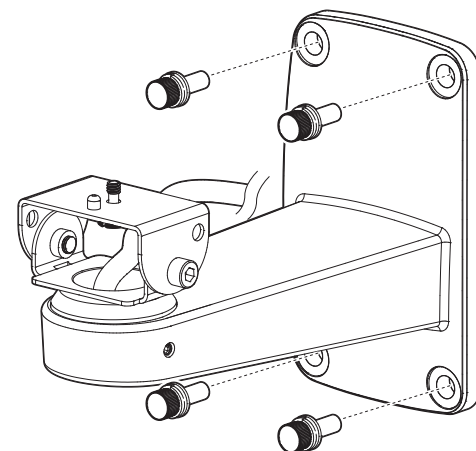

Wall Mount

SBP-142WMW

Installation Precautions

- Make sure that the installation place can endure at least 4 times of the total weight of the Camera and Wall Mount.
- Each anchor screw must be capable of withstanding an extraction force of 700 kg.
- Be sure to secure the Safety Wire to avoid a product fall.

Package

Safety Wire

Eye Bolt

Installation

1

2

3

4