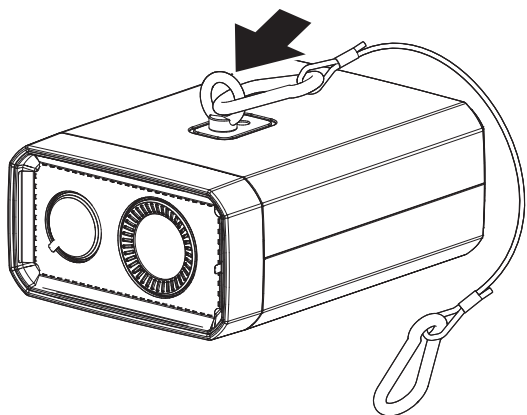

Wall Mount

SBP-142WMW

Installation Precautions

- Make sure that the installation place can endure at least 4 times of the total weight of the Camera and Wall Mount.
- Each anchor screw must be capable of withstanding an extraction force of 700 kg.
- Be sure to secure the Safety Wire to avoid a product fall.

Package

Safety Wire

Eye Bolt

Installation

1

2

3

4