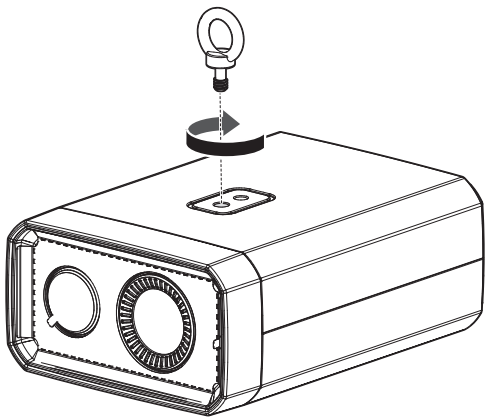

Wall Mount

SBP-142WMW

Installation Precautions

- Make sure that the installation place can endure at least 4 times of the total weight of the Camera and Wall Mount.
- Each anchor screw must be capable of withstanding an extraction force of 700 kg.
- Be sure to secure the Safety Wire to avoid a product fall.

Package

Safety Wire

Eye Bolt

Installation

1

2

3

4