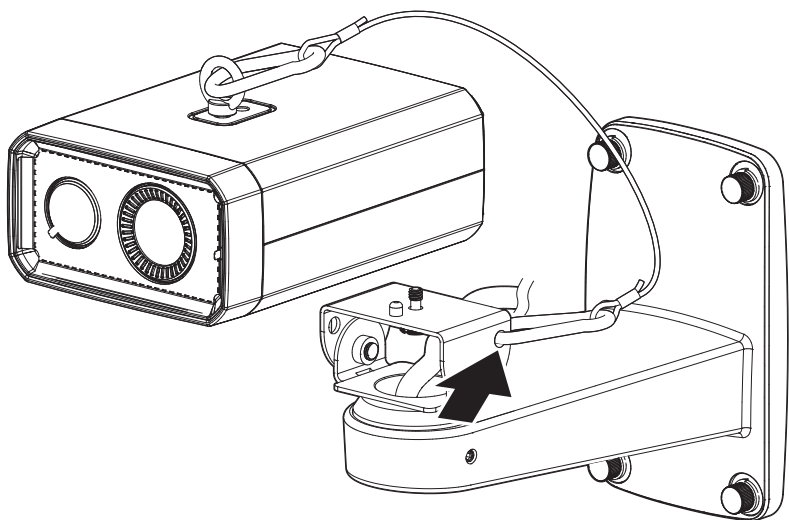

Wall Mount

SBP-142WMW

Installation Precautions

- Make sure that the installation place can endure at least 4 times of the total weight of the Camera and Wall Mount.
- Each anchor screw must be capable of withstanding an extraction force of 700 kg.
- Be sure to secure the Safety Wire to avoid a product fall.

Package

Safety Wire

Eye Bolt

Installation

1

2

3

4