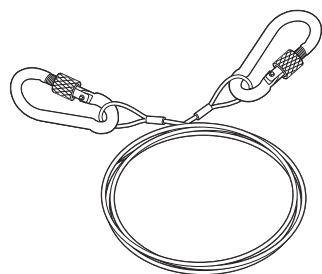

Wall Mount

SBP-142WMW

Installation Precautions

- Make sure that the installation place can endure at least 4 times of the total weight of the Camera and Wall Mount.
- Each anchor screw must be capable of withstanding an extraction force of 700 kg.
- Be sure to secure the Safety Wire to avoid a product fall.

Package

Safety Wire

Eye Bolt

Installation

1

2

3

4