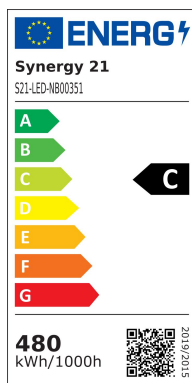

Synergy 21 LED object/stadium spotlight 480W IP66 ww (dim 0-10V)

kwh/1000h:	480,00
Lumens:	79200
Watt:	480,0
Nominal Service Life:	35000 Std.
Switching Cycles:	50000
Opt. Ambient Temperature.:	25 °C

Operating voltage: AC 90-305V, 50/60Hz
 LED: 248 LED Philips Lumileds 165lm/Watt
 Power supply unit: MeanWell
 Beam angle: Lens 90°, light heads variably adjustable (swivelling and tilting)
 Beam angles with 10°, 30° or 60° also available on request.
 Lumen: 79200lm
 Efficiency: 165Lm/Watt
 Light colour: 3000K ±150 warm white
 CRI: Ra>70
 dimmable: 0-10V
 Housing: Aluminium
 Operating temperature: -40°C to +60°C
 Protection class: IP66
 Dimensions: 536*165*579mm

Energy efficiency class: A++
 kWh/1000h: 480

The connection of electrical components and systems may only be carried out by only be carried out by qualified specialists!

Attributes

Attribute	Value
Abstrahlwinkel:	90
CRI:	>80
Dimmbar:	0-10V
Grösse:	536*165*579
LED - Gehäusefarbe:	schwarz
LED - Gehäusematerial:	Aluminium
Lichtfarbe:	warmweiß
Lichtfarbe in Kelvin:	3000
Lumen:	79200
Schutzklasse:	IP66
Volt:	230
Weight:	16 Kg
Warranty:	60.00 Months