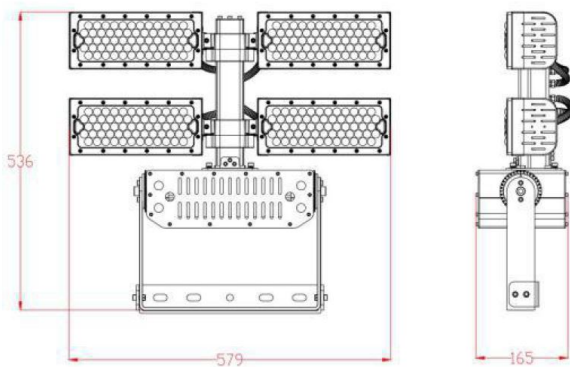

Attribute	Value
Abstrahlwinkel:	90
CRI:	>80
Dimmbar:	0-10V
Grösse:	536*165*579
LED - Gehäusefarbe:	schwarz
LED - Gehäusematerial:	Aluminium
Lichtfarbe:	warmweiß
Lichtfarbe in Kelvin:	3000
Lumen:	79200
Schutzklasse:	IP66
Volt:	230
Weight:	16 Kg
Warranty:	60.00 Months

Additional Images