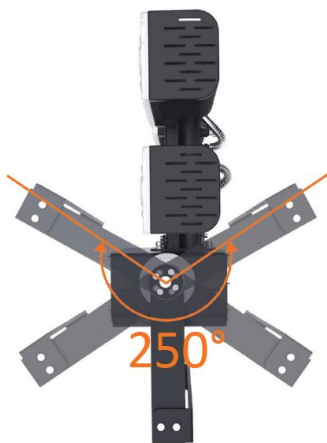

Synergy 21 LED object/stadium spotlight 480W IP66 ww (dim 0-10V)

kwh/1000h:	480,00
Lumens:	79200
Watt:	480,0
Nominal Service Life:	35000 Std.
Switching Cycles:	50000
Opt. Ambient Temperature.:	25 °C

Operating voltage: AC 90-305V, 50/60Hz
 LED: 248 LED Philips Lumileds 165lm/Watt
 Power supply unit: MeanWell
 Beam angle: Lens 90°, light heads variably adjustable (swivelling and tilting)
 Beam angles with 10°, 30° or 60° also available on request.
 Lumen: 79200lm
 Efficiency: 165Lm/Watt
 Light colour: 3000K ±150 warm white
 CRI: Ra>70
 dimmable: 0-10V
 Housing: Aluminium
 Operating temperature: -40°C to +60°C
 Protection class: IP66
 Dimensions: 536*165*579mm

Energy efficiency class: A++
 kWh/1000h: 480

The connection of electrical components and systems may only be carried out by only be carried out by qualified specialists!

Attributes

Attribute	Value
Abstrahlwinkel:	90
CRI:	>80
Dimmbar:	0-10V
Grösse:	536*165*579
LED - Gehäusefarbe:	schwarz
LED - Gehäusematerial:	Aluminium
Lichtfarbe:	warmweiß
Lichtfarbe in Kelvin:	3000
Lumen:	79200
Schutzklasse:	IP66
Volt:	230
Weight:	16 Kg
Warranty:	60.00 Months

Additional Images

Accessories

Part No.	Name
148726	Synergy 21 - Waterproof connector 1:1
148727	Synergy 21 - Waterproof connector 1:2
148730	Synergy 21 - Waterproof connector box 3 ports
148729	Synergy 21 - Waterproof connector box 3 ports transparent
148728	Synergy 21 - Waterproof connector box 4 ports
147265	Netzkabel 230V Schutzkontakt CEE7(Stecker)->Open End mit Adernendhülsen, 1,8m,Black