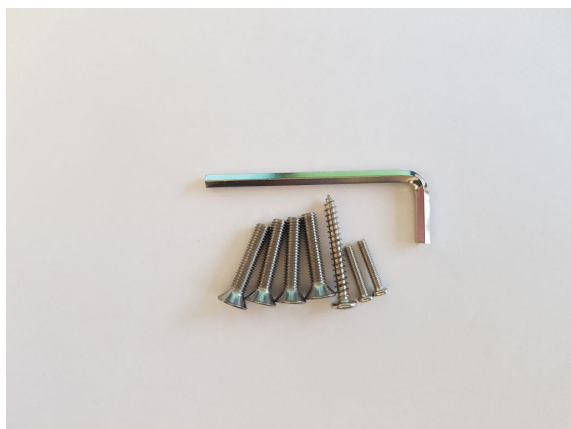

Synergy 21 LED office line floor lamp add. Spare screws

Replacement screw set for floor lamp