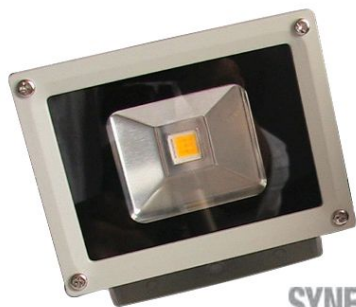

## Synergy 21 LED spot outdoor floodlight 10W gray housing - cool white V2

SYNERGY 21

kwh/1000h:	10,00
Lumens:	900
Watt:	10,0
Nominal Service Life:	35000 Std.
Switching Cycles:	50000
Opt. Ambient Temperature.:	25 °C

With emergency power function (from 80V approx. 20% brightness) and reversible overheating protection  
Dimmable (leading edge and trailing edge phase dimmer)  
Single-pane safety glass  
Stainless steel mounting bracket  
IP65 suitable outdoor cable H05RNF without plug (0.7m)

With emergency power function and overheating protection  
Operating voltage: > AC 207-253V/50-60Hz

LED: 10Watt high-power chip  
Beam angle: 120°  
Range approx. 15 metres  
Lumen: 900lm, 90lm/watt  
Cold white: 6000K ±150  
Housing: Injection-moulded aluminium in grey  
Dimmable: yes (leading edge and trailing edge phase control dimmer)  
Operating temperature: -40°C to +55°C  
Protection class: IP65 (water jet-proof)  
Dimensions: (l\*w\*h) 115\*90\*105mm

## Attributes

Attribute	Value
Abstrahlwinkel:	120
Betriebstemperatur:	-25°C bis +55°C
CRI:	>80
Dimmbar:	TRIAC
Grösse:	115*90*105
LED - Gehäusefarbe:	grau
LED - Gehäusematerial:	Aluminium
Lichtfarbe:	kaltweiß
Lichtfarbe in Kelvin:	6000
Lumen:	900
Schutzklasse:	IP65
Volt:	230
Weight:	0.69 Kg
Warranty:	60.00 Months