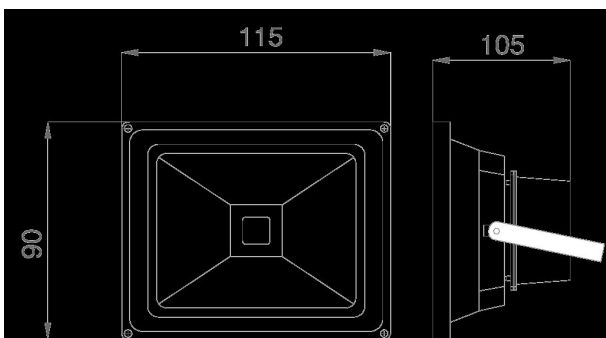

Attributes

Attribute	Value
Abstrahlwinkel:	120
Betriebstemperatur:	-25°C bis +55°C
CRI:	>80
Dimmbar:	TRIAC
Grösse:	115*90*105
LED - Gehäusefarbe:	grau
LED - Gehäusematerial:	Aluminium
Lichtfarbe:	kaltweiß
Lichtfarbe in Kelvin:	6000
Lumen:	900
Schutzklasse:	IP65
Volt:	230
Weight:	0.69 Kg
Warranty:	60.00 Months

Additional Images