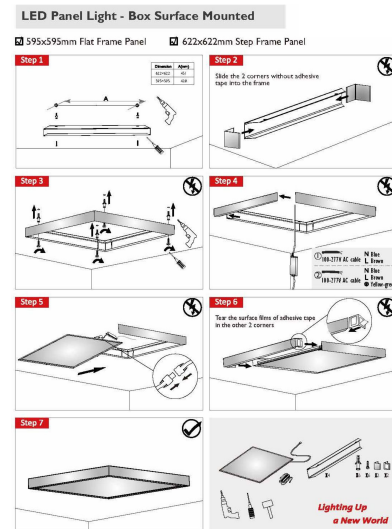

Accessories

Part No.	Name
149461	Synergy 21 LED light panel 300*1200 neutral white 45W V4 white
149597	Synergy 21 LED light panel 300*1200 RGB-W 24V V3
150244	Synergy 21 LED light panel 300*1200 KW / W 45W V4
150245	Synergy 21 LED light panel 300*1200 WW / W 45W V4
150247	Synergy 21 LED light panel 300*1200 neutral white 45W V4 white UGR<19
150248	Synergy 21 LED light panel 300*1200 KW / W 45W V4 UGR<19
150249	Synergy 21 LED light panel 300*1200 WW / W 45W V4 UGR<19
150697	Synergy 21 LED light panel 300*1200 dual white (CCT) 45W V4 white
150698	Synergy 21 LED light panel 300*1200 dual white (CCT) Netzteil
134899	Synergy 21 Netzteil - Einschaltstrombegrenzer OSRAM