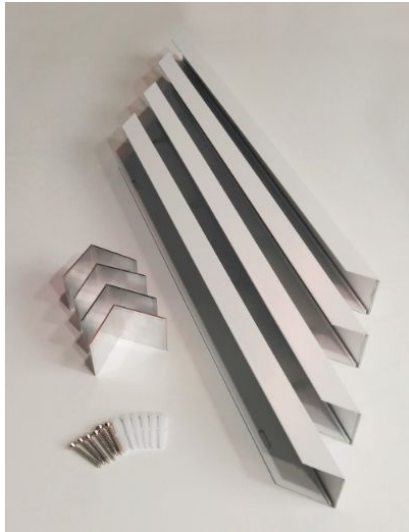

Synergy 21 LED light panel for surface mounting frame 300*1200 white *without screws*

Suitable for 298*1198mm panels
Frame colour: RAL9016
height 5,3cm

Attributes

Attribute	Value
Weight:	1.55 Kg
Warranty:	24.00 Months

Additional Images

Accessories

Part No.	Name
149461	Synergy 21 LED light panel 300*1200 neutral white 45W V4 white
149597	Synergy 21 LED light panel 300*1200 RGB-W 24V V3
150244	Synergy 21 LED light panel 300*1200 KW / W 45W V4
150245	Synergy 21 LED light panel 300*1200 WW / W 45W V4
150247	Synergy 21 LED light panel 300*1200 neutral white 45W V4 white UGR<19
150248	Synergy 21 LED light panel 300*1200 KW / W 45W V4 UGR<19
150249	Synergy 21 LED light panel 300*1200 WW / W 45W V4 UGR<19
150697	Synergy 21 LED light panel 300*1200 dual white (CCT) 45W V4 white
150698	Synergy 21 LED light panel 300*1200 dual white (CCT) Netzteil
134899	Synergy 21 Netzteil - Einschaltstrombegrenzer OSRAM