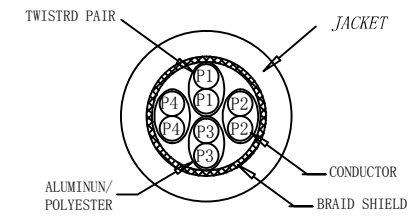

3P Certified CAT.6A/Class Ea S/FTP 26AWG TPE 500MHz ISO/IEC 11801 Class Ea Channel Link 100% tested & EN 50173-1 & ANSI/TIA-568-C.2 www.Synergy21.de **CE**

WIRING DIAGRAM

- NOTE:
- ELECTRICAL TEST:
 - 100% OPEN SHORT, MISS WIRE TEST
 - INSULATION RESISTANCE:DC 300V 10M Ohm;
 - CONTACTOR RESISTANCE:1 OHM per meter
 - FLUKE TEST LIMIT:ISO11801 Channel Class Ea
 - Operating temperature:-20°C ~ + 75°C
 - ROHS2.0 AND REACH COMPLIANT
 - Support PoE/PoE+/PoE++
 - Packing:Synergy21 PE Bag+Label
 - Minimum of the bending radius is 60mm
 - Halogen free(IEC 60754-2)

MATERIAL LIST:

③	OVER MOLD	PVC 75A	2PCS	
②	PLUG	POLYCARBONATE RJ45 8P8C PIN GOLD PLATED 3U", LONG BODY, TRANSPARENT BLUE	2PCS	
①	CABLE	S/FTP CAT.6A (26AWG BC*1P+AL-FOIL)*4PAIR+Braid AL-MG+ JACKET:Super Flex TPE, OD:6.0±0.2MM	1PCS	
NO.	PARTS NAME	SPECIFICATION STANDARD	QT' Y	REMARK

SYNERGY 21

						CUSTOMER		ITEM NO. See The Chart	
						PRODUCT NAME		CAT.6A S/FTP 26awg PATCH CORD TPE	
						manufacture country:		CHINA UNIT MM	
		NEW		2019-03-19		A		DRAWNBY CHECKBY APPROVE DATE	
BY		CHK		REVISION RECORD MODIFICATIONS		DATE		REV. SYNERGY 21 SYNERGY 21 SYNERGY 21 2019-03-19	