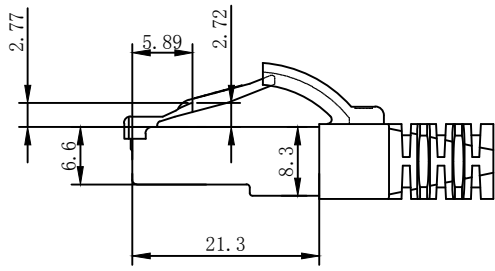

3P Certified CAT.6A/Class Ea S/FTP 26AWG TPE 500MHz ISO/IEC 11801 Class Ea Channel Link 100% tested & EN 50173-1 & ANSI/TIA-568-C.2 www.Synergy21.de **CE**

WIRING DIAGRAM

- NOTE:
- ELECTRICAL TEST:
 - 100% OPEN SHORT, MISS WIRE TEST
 - INSULATION RESISTANCE:DC 300V 10M Ohm;
 - CONTACTOR RESISTANCE:1 OHM per meter
 - FLUKE TEST LIMIT:ISO11801 Channel Class Ea
 - Operating temperature:-20°C ~ + 75°C
 - ROHS2.0 AND REACH COMPLIANT
 - Support PoE/PoE+/PoE++
 - Packing:Synergy21 PE Bag+Label
 - Minimum of the bending radius is 60mm
 - Halogen free(IEC 60754-2)

MATERIAL LIST:

③	OVER MOLD	PVC 75A	2PCS	
②	PLUG	POLYCARBONATE RJ45 8P8C PIN GOLD PLATED 3U", LONG BODY, TRANSPARENT BLUE	2PCS	
①	CABLE	S/FTP CAT.6A (26AWG BC*1P+AL-FOIL)*4PAIR+Braid AL-MG+ JACKET:Super Flex TPE, OD:6.0±0.2MM	1PCS	
NO.	PARTS NAME	SPECIFICATION STANDARD	QT' Y	REMARK

SYNERGY 21

						CUSTOMER		ITEM NO. See The Chart	
						PRODUCT NAME		CAT.6A S/FTP 26awg PATCH CORD TPE	
						manufacture country:		CHINA UNIT MM	
		NEW		2019-03-19		A		DRAWNBY CHECKBY APPROVE DATE	
BY		CHK		REVISION RECORD MODIFICATIONS		DATE		REV. SYNERGY 21 SYNERGY 21 SYNERGY 21 2019-03-19	