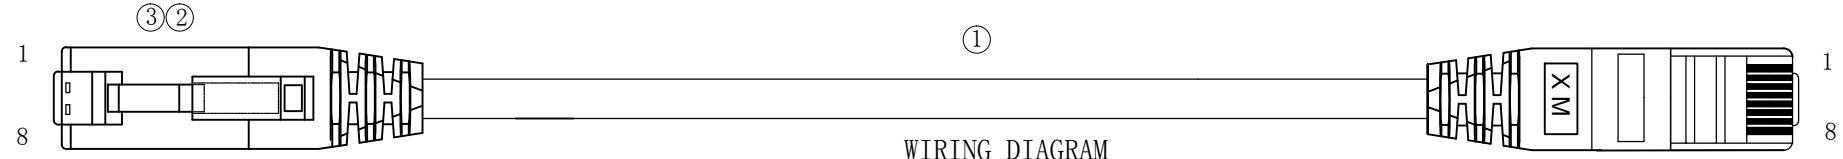

3P Certified CAT.6A/Class Ea S/FTP 26AWG TPE 500MHz ISO/IEC 11801 Class Ea Channel Link 100% tested & EN 50173-1 & ANSI/TIA-568-C.2 www.Synergy21.de **CE**

WIRING DIAGRAM

- NOTE:
- ELECTRICAL TEST:
 - 100% OPEN SHORT, MISS WIRE TEST
 - INSULATION RESISTANCE:DC 300V 10M Ohm;
 - CONTACTOR RESISTANCE:1 OHM per meter
 - FLUKE TEST LIMIT:ISO11801 Channel Class Ea
 - Operating temperature:-20°C ~ + 75°C
 - ROHS2.0 AND REACH COMPLIANT
 - Support PoE/PoE+/PoE++
 - Packing:Synergy21 PE Bag+Label
 - Minimum of the bending radius is 60mm
 - Halogen free(IEC 60754-2)

MATERIAL LIST:

③	OVER MOLD	PVC 75A	2PCS	
②	PLUG	POLYCARBONATE RJ45 8P8C PIN GOLD PLATED 3U", LONG BODY, TRANSPARENT BLUE	2PCS	
①	CABLE	S/FTP CAT.6A (26AWG BC*1P+AL-FOIL)*4PAIR+Braid AL-MG+ JACKET:Super Flex TPE, OD:6.0±0.2MM	1PCS	
NO.	PARTS NAME	SPECIFICATION STANDARD	QT' Y	REMARK