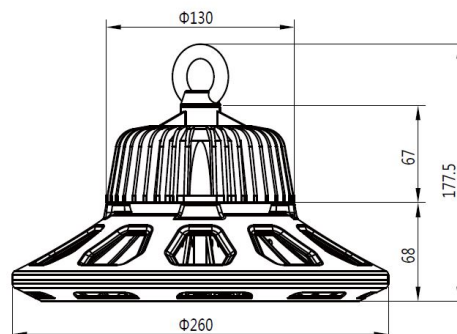

Product Description

1. 1, Compact and fasion design .Light weighted : 4.80kg
2. 2, Philips 3030 LED as light source , CR>80Ra
3. 3, MEAN WELL HBG Series power supply . PF>0.95
4. 4, High lumen efficiency : 135lm/w
5. 5, 5 years warranty .

Performance Summary

Input Power: 80W, 100W, 150W, 200W, 230W
CRI: >70Ra/80Ra
CCT: 3000k-6500K
Input Voltage:90-305Vac
Limited Warranty :5 years' warranty
High Efficacy Lifetime: 50000hours
Dimming:Non-dimmable & 1-10V Dimmable
Working Temperature : - 20°C – +45 °C(Amb)

Accessories

Part No.	Name
139690	Synergy 21 LED spot pendant light UFO add. Radar Kit S
142944	Synergy 21 LED Spot Pendelleuchte UFO zub. Wandhalterung für UFO size S Bügel lang
142943	Synergy 21 LED Spot Pendelleuchte UFO zub. Wandhalterung für UFO size S Bügel kurz
144402	Synergy 21 LED spot pendant light UFO add. Ball cage S
148951	Synergy 21 LED spot pendant light UFO add. Lampshade S
124243	Mean Well power supply unit - DALI Controller