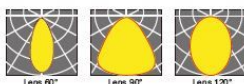

AC 90-305V/50-60Hz  
Dimmable: 1-10 Volt  
Power: 96 Watt  
Luminous flux: 12960 lm  
Efficiency: 135lm/W  
Beam angle: 120°  
CRI Ra: > 80  
Light colour: cool white  
Kelvin: 6500K ± 10%  
Operating temperature: -40 to +55°C  
Protection class: IP65, IK10, "D" mark according to EN 60598-2-24  
Weight: 4.8kg  
Diameter: 260mm  
Complete height: 177.5  
Energy efficiency class: A++  
kWh/1000h: 96

### Attributes

Attribute	Value
Abstrahlwinkel:	120
Betriebstemperatur:	-40 bis +55
CRI:	>80
Dimmbar:	0-10V
Grösse:	260*177,5
LED - Gehäusefarbe:	schwarz
LED - Gehäusematerial:	Aluminium
Lichtfarbe:	kaltweiß
Lichtfarbe in Kelvin:	6500
Lumen:	12960
Schutzklasse:	IP65/IK10
Volt:	230
Weight:	4.8 Kg
Warranty:	60.00 Months

## Additional Images

Dimension

Installation:

### Product Description

- 1, Compact and fasion design .Light weighted : 4.80kg
- 2, Philips 3030 LED as light source , CR>80Ra
- 3, MEAN WELL HBG Series power supply . PF>0.95
- 4, High lumen efficiency : 135lm/w
- 5, 5 years warranty .