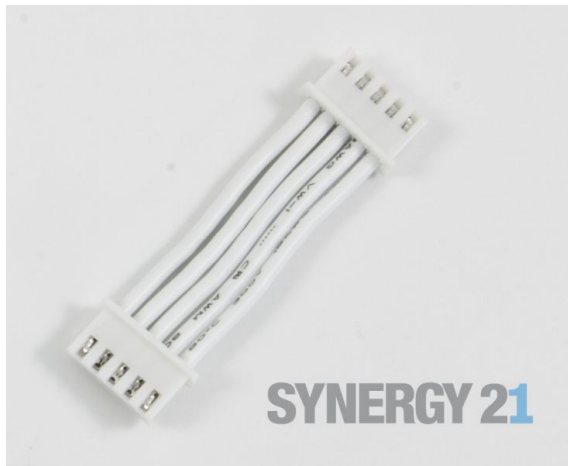

## Synergy 21 LED Prometheus Light Bar add. Connector 150cm

Connecting cable 150cm for Prometheus Light Bar