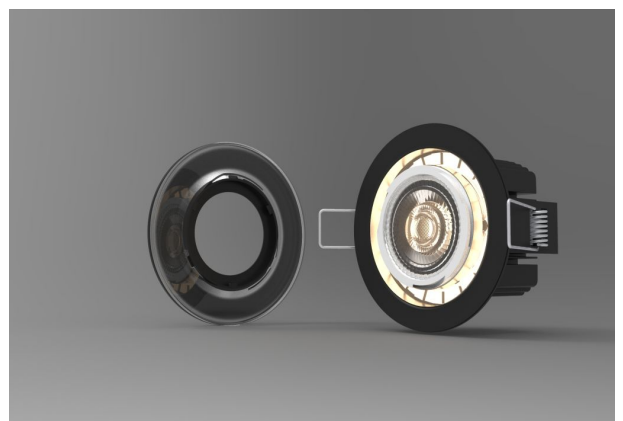

Synergy 21 LED Morpheus V3 - 230V

kwh/1000h:	7,00
Lumens:	600
Watt:	7,0
Nominal Service Life:	35000 Std.
Switching Cycles:	50000
Opt. Ambient Temperature.:	25 °C

Recessed ceiling spotlight with RGB-WW
Morpheus V3 - 230V
Bluetooth power supply for APP control included.

Light colour: 2800-6500K and RGB controllable with APP
Watt: 7W
Voltage: 200-240V AC
Lumen: ww=400lm, cw=411lm, ww+cw=820lm - dimmable with app
Beam angle: 60°
CRI: >80
Dimensions: 90*90*60mm
Installation dimensions: 70 x 70mm

Cable length 15cm between lamp and controller power supply.
Includes white, black and silver trim ring.

Energy efficiency class: A+
kWh/1000h: 7.7

Additional Images

BEZELS

Accessories

Part No.	Name
135731	Synergy 21 LED Controller 3653 LED RGB-WW (RGB-CCT) Master Set
102189	PortaLuce® Lightcontroller N°3458 Verteiler