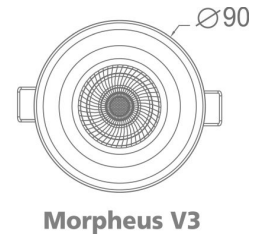

Light colour: 2800-6500K and RGB controllable with APP
Watt: 7W
Voltage: 200-240V AC
Lumen: ww=400lm, cw=411lm, ww+cw=820lm - dimmable with app
Beam angle: 60°
CRI: >80
Dimensions: 90*90*60mm
Installation dimensions: 70 x 70mm

Cable length 15cm between lamp and controller power supply.
Includes white, black and silver trim ring.

Energy efficiency class: A+
kWh/1000h: 7.7

Additional Images

BEZELS

Accessories

Part No.	Name
135731	Synergy 21 LED Controller 3653 LED RGB-WW (RGB-CCT) Master Set
102189	PortaLuce® Lightcontroller N°3458 Verteiler