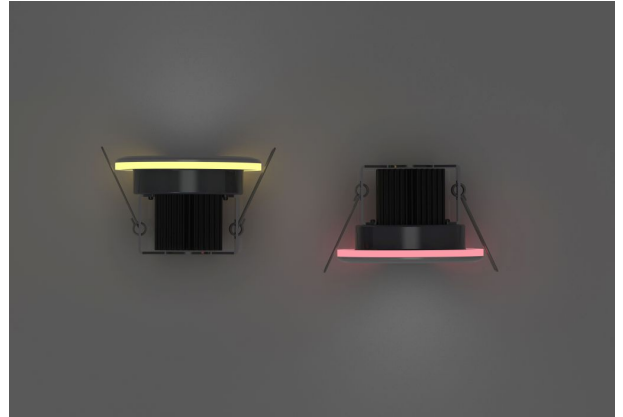

Synergy 21 LED Morpheus V3 - 230V

kwh/1000h:	7,00
Lumens:	600
Watt:	7,0
Nominal Service Life:	35000 Std.
Switching Cycles:	50000
Opt. Ambient Temperature.:	25 °C

Recessed ceiling spotlight with RGB-WW
Morpheus V3 - 230V
Bluetooth power supply for APP control included.

Light colour: 2800-6500K and RGB controllable with APP
Watt: 7W
Voltage: 200-240V AC
Lumen: ww=400lm, cw=411lm, ww+cw=820lm - dimmable with app
Beam angle: 60°
CRI: >80
Dimensions: 90*90*60mm
Installation dimensions: 70 x 70mm

Cable length 15cm between lamp and controller power supply.
Includes white, black and silver trim ring.

Energy efficiency class: A+
kWh/1000h: 7.7

Additional Images

BEZELS

Accessories

Part No.	Name
135731	Synergy 21 LED Controller 3653 LED RGB-WW (RGB-CCT) Master Set
102189	PortaLuce® Lightcontroller N°3458 Verteiler