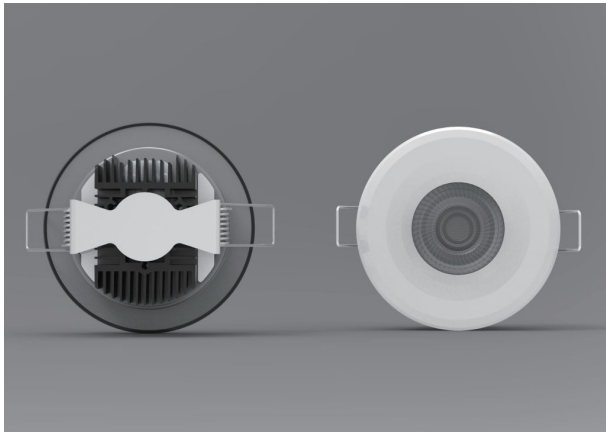

Synergy 21 LED Morpheus V3 - 230V

kwh/1000h:	7,00
Lumens:	600
Watt:	7,0
Nominal Service Life:	35000 Std.
Switching Cycles:	50000
Opt. Ambient Temperature.:	25 °C

Recessed ceiling spotlight with RGB-WW
Morpheus V3 - 230V
Bluetooth power supply for APP control included.

Light colour: 2800-6500K and RGB controllable with APP
Watt: 7W
Voltage: 200-240V AC
Lumen: ww=400lm, cw=411lm, ww+cw=820lm - dimmable with app
Beam angle: 60°
CRI: >80
Dimensions: 90*90*60mm
Installation dimensions: 70 x 70mm

Cable length 15cm between lamp and controller power supply.
Includes white, black and silver trim ring.

Energy efficiency class: A+
kWh/1000h: 7.7

Additional Images

BEZELS

Accessories

Part No.	Name
135731	Synergy 21 LED Controller 3653 LED RGB-WW (RGB-CCT) Master Set
102189	PortaLuce® Lightcontroller N°3458 Verteiler