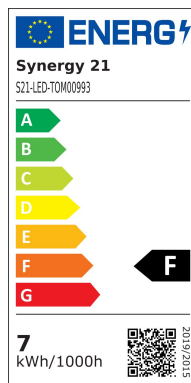

Synergy 21 LED Morpheus V3 - 230V

kwh/1000h:	7,00
Lumens:	600
Watt:	7,0
Nominal Service Life:	35000 Std.
Switching Cycles:	50000
Opt. Ambient Temperature.:	25 °C

Recessed ceiling spotlight with RGB-WW
Morpheus V3 - 230V
Bluetooth power supply for APP control included.

Light colour: 2800-6500K and RGB controllable with APP
Watt: 7W
Voltage: 200-240V AC
Lumen: ww=400lm, cw=411lm, ww+cw=820lm - dimmable with app
Beam angle: 60°
CRI: >80
Dimensions: 90*90*60mm
Installation dimensions: 70 x 70mm

Cable length 15cm between lamp and controller power supply.
Includes white, black and silver trim ring.

Energy efficiency class: A+
kWh/1000h: 7.7

Additional Images

BEZELS

Accessories

Part No.	Name
135731	Synergy 21 LED Controller 3653 LED RGB-WW (RGB-CCT) Master Set
102189	PortaLuce® Lightcontroller N°3458 Verteiler