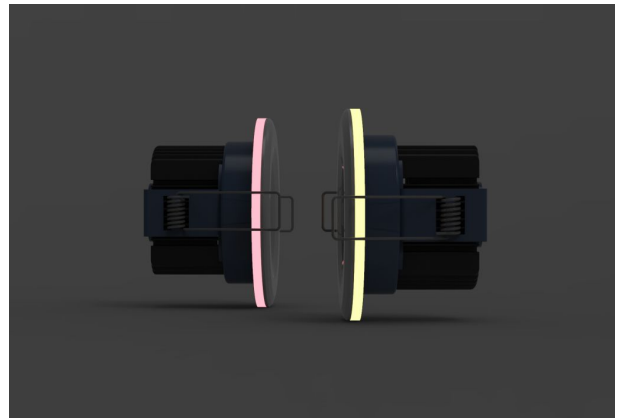

Synergy 21 LED Morpheus V3 - 230V

kwh/1000h:	7,00
Lumens:	600
Watt:	7,0
Nominal Service Life:	35000 Std.
Switching Cycles:	50000
Opt. Ambient Temperature.:	25 °C

Recessed ceiling spotlight with RGB-WW
Morpheus V3 - 230V
Bluetooth power supply for APP control included.

Light colour: 2800-6500K and RGB controllable with APP
Watt: 7W
Voltage: 200-240V AC
Lumen: ww=400lm, cw=411lm, ww+cw=820lm - dimmable with app
Beam angle: 60°
CRI: >80
Dimensions: 90*90*60mm
Installation dimensions: 70 x 70mm

Cable length 15cm between lamp and controller power supply.
Includes white, black and silver trim ring.

Energy efficiency class: A+
kWh/1000h: 7.7

Additional Images

BEZELS

Accessories

Part No.	Name
135731	Synergy 21 LED Controller 3653 LED RGB-WW (RGB-CCT) Master Set
102189	PortaLuce® Lightcontroller N°3458 Verteiler