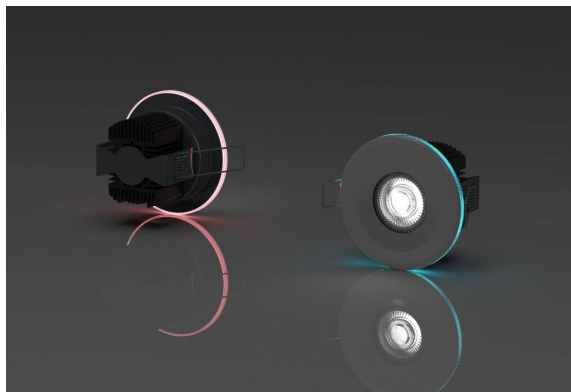

Synergy 21 LED Morpheus V3 - 230V

kwh/1000h:	7,00
Lumens:	600
Watt:	7,0
Nominal Service Life:	35000 Std.
Switching Cycles:	50000
Opt. Ambient Temperature.:	25 °C

Recessed ceiling spotlight with RGB-WW
Morpheus V3 - 230V
Bluetooth power supply for APP control included.

Light colour: 2800-6500K and RGB controllable with APP
Watt: 7W
Voltage: 200-240V AC
Lumen: ww=400lm, cw=411lm, ww+cw=820lm - dimmable with app
Beam angle: 60°
CRI: >80
Dimensions: 90*90*60mm
Installation dimensions: 70 x 70mm

Cable length 15cm between lamp and controller power supply.
Includes white, black and silver trim ring.

Energy efficiency class: A+
kWh/1000h: 7.7

Additional Images

BEZELS

Accessories

Part No.	Name
135731	Synergy 21 LED Controller 3653 LED RGB-WW (RGB-CCT) Master Set
102189	PortaLuce® Lightcontroller N°3458 Verteiler