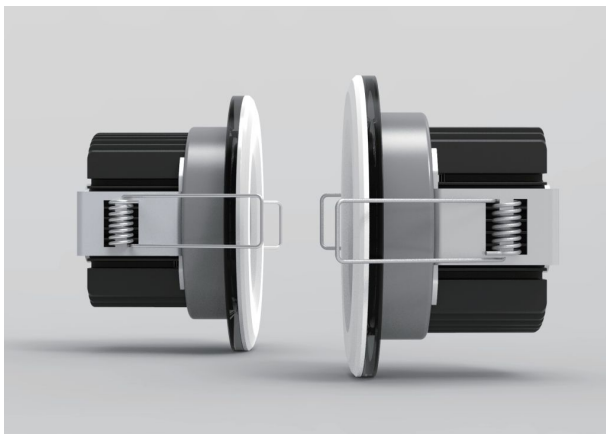

Synergy 21 LED Morpheus V3 - 230V

kwh/1000h:	7,00
Lumens:	600
Watt:	7,0
Nominal Service Life:	35000 Std.
Switching Cycles:	50000
Opt. Ambient Temperature.:	25 °C

Recessed ceiling spotlight with RGB-WW
Morpheus V3 - 230V
Bluetooth power supply for APP control included.

Light colour: 2800-6500K and RGB controllable with APP
Watt: 7W
Voltage: 200-240V AC
Lumen: ww=400lm, cw=411lm, ww+cw=820lm - dimmable with app
Beam angle: 60°
CRI: >80
Dimensions: 90*90*60mm
Installation dimensions: 70 x 70mm

Cable length 15cm between lamp and controller power supply.
Includes white, black and silver trim ring.

Energy efficiency class: A+
kWh/1000h: 7.7

Additional Images

BEZELS

Accessories

Part No.	Name
135731	Synergy 21 LED Controller 3653 LED RGB-WW (RGB-CCT) Master Set
102189	PortaLuce® Lightcontroller N°3458 Verteiler