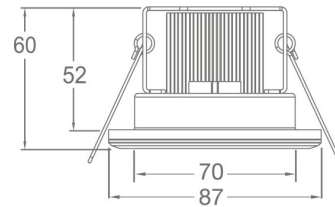

Light colour: 2800-6500K and RGB controllable with APP
Watt: 7W
Voltage: 200-240V AC
Lumen: ww=400lm, cw=411lm, ww+cw=820lm - dimmable with app
Beam angle: 60°
CRI: >80
Dimensions: 90*90*60mm
Installation dimensions: 70 x 70mm

Cable length 15cm between lamp and controller power supply.
Includes white, black and silver trim ring.

Energy efficiency class: A+
kWh/1000h: 7.7

Additional Images

BEZELS

Accessories

Part No.	Name
135731	Synergy 21 LED Controller 3653 LED RGB-WW (RGB-CCT) Master Set
102189	PortaLuce® Lightcontroller N°3458 Verteiler