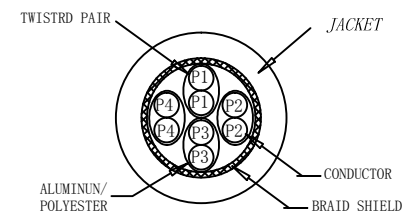

3P Certified CAT.6A S/FTP 26AWG LSZH 500MHz ISO/IEC 11801 Class Ea Channel Link 100% tested &EN 50173-1 & ANSI/TIA-568-C.2 www.Synergy21.de

WIRING DIAGRAM

- NOTE:
- ELECTRICAL TEST:
 - 100% OPEN SHORT, MISS WIRE TEST
 - INSULATION RESISTANCE:DC 300V 10M Ohm;
 - CONTACTOR RESISTANCE:1 OHM per meter
 - FLUKE TEST LIMIT:ISO11801 Channel Class EA
 - Working temperature:-10°C ~ + 60°C
 - Storage temperature:-20°C~+75°C
 - ROHS2.0 AND REACH COMPLIANT
 - Support PoE+ per IEEE 802.3at,Max to 30 Watt
 - Packing:Synergy21 PE Bag+Label
 - Minimum of the bending radius is 60mm

MATERIAL LIST:

③	OVER MOLD	PVC 75A	8PCS	
②	PLUG	POLYCARBONATE RJ45 8P8C PIN GOLD PLATED 3U", LONG BODY, TRANSPARENT BLUE	2PCS	
①	CABLE	S/FTP CAT. 6A 26AWG (BC+AL-FOIL)*4PAIR+Braid(AL-MG) LSZH/90A OD:6.2±0.2MM	1PCS	
NO.	PARTS NAME	SPECIFICATION STANDARD	QT' Y	REMARK

SYNERGY 21

CUSTOMER		ITEM NO.	See The Chart		
PRODUCT NAME	CAT. 6A S/FTP PATCH CORD	manufacture country:	CHINA	UNIT	MM
DRAWNBY	CHECKBY	APPROVE	DATE		
SYNERGY 21	SYNERGY 21	SYNERGY 21	2016-01-08		

Chart: