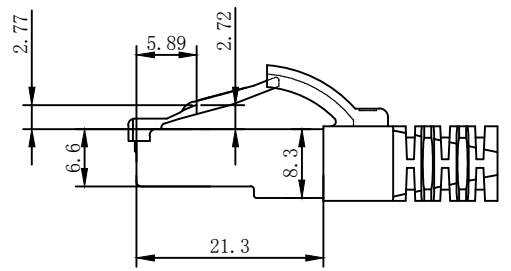

3P Certified CAT.6A S/FTP 26AWG LSZH 500MHz ISO/IEC 11801 Class Ea Channel Link 100% tested &EN 50173-1 & ANSI/TIA-568-C.2 www.Synergy21.de

WIRING DIAGRAM

- NOTE:
- ELECTRICAL TEST:
 - 100% OPEN SHORT, MISS WIRE TEST
 - INSULATION RESISTANCE:DC 300V 10M Ohm;
 - CONTACTOR RESISTANCE:1 OHM per meter
 - FLUKE TEST LIMIT:ISO11801 Channel Class EA
 - Working temperature:-10°C ~ + 60°C
 - Storage temperature:-20°C~+75°C
 - ROHS2.0 AND REACH COMPLIANT
 - Support PoE+ per IEEE 802.3at,Max to 30 Watt
 - Packing:Synergy21 PE Bag+Label
 - Minimum of the bending radius is 60mm

MATERIAL LIST:

③	OVER MOLD	PVC 75A	8PCS	
②	PLUG	POLYCARBONATE RJ45 8P8C PIN GOLD PLATED 3U", LONG BODY, TRANSPARENT BLUE	2PCS	
①	CABLE	S/FTP CAT. 6A 26AWG (BC+AL-FOIL)*4PAIR+Braid(AL-MG) LSZH/90A OD:6.2±0.2MM	1PCS	
NO.	PARTS NAME	SPECIFICATION STANDARD	QT' Y	REMARK