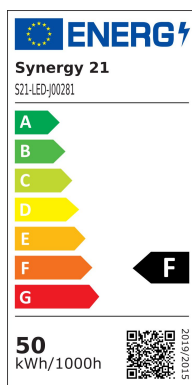

Synergy 21 LED light panel 300*1200 KW / W 45W V4

SYNERGY 21

kwh/1000h:	50,00
Lumens:	4500
Watt:	45,0
Nominal Service Life:	35000 Std.
Switching Cycles:	50000
Opt. Ambient Temperature.:	25 °C

Ultra Slim LED Panel Light

Frame colour: white
 Power consumption: 45Watt, 1050mA
 Lumen output: 4500lm
 Cool white: 6000K, CRI>80, 120°
 MacAdam/SDCM = 3
 Protection class: IP20
 Operating temperature: 0° to +40°
 Power supply: Power supply unit not included in scope of delivery
 Power supply: 1050mA, see accessories
 Size: 300mm x 1200mm x 12mm

Energy efficiency class: A
 kWh/1000h: 50

Attributes

Attribute	Value
Abstrahlwinkel:	120
Ampere:	1.05

Attribute	Value
CRI:	80
Dimmbar:	Nein
Grösse:	300*1200
LED - Gehäusefarbe:	weiß
Lichtfarbe:	kaltweiß
Lichtfarbe in Kelvin:	6000
Lumen:	4500
Schutzklasse:	IP40
Weight:	3 Kg
Warranty:	60.00 Months