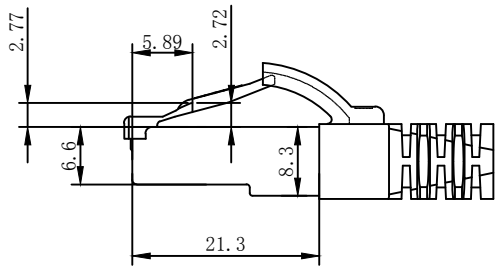

3P Certified CAT.6A S/FTP 26AWG LSZH TPE 500MHz ISO/IEC 11801 Class Ea Channel Link 100% tested & EN 50173-1 & ANSI/TIA-568-C.2 www.Synergy21.de **CE**

WIRING DIAGRAM

NOTE:

1. ELECTRICAL TEST:
  - (1). 100% OPEN SHORT, MISS WIRE TEST
  - (2). INSULATION RESISTANCE:DC 300V 10M Ohm;
  - (3). CONDUCTOR RESISTANCE:3Ω Max (More than 3m, add one ohm per meter) ;
2. FLUKE TEST LIMIT:ISO11801 Channel Class EA
3. Working temperature:-10°C ~ + 60°C
4. Storage temperature:-20°C~+75°C
5. ROHS2.0 AND REACH COMPLIANT
6. Support PoE+ per IEEE 802.3at, Max to 30 Watt
7. TPE LSZH:Non fire retardant (Conform IEC60754-2、IEC 61034)
8. Packing:Synergy21 PE Bag+Label
9. Minimum of the bending radius is 60mm

MATERIAL LIST:

③	OVER MOLD	PVC 75A	2PCS	
②	PLUG	POLYCARBONATE RJ45 8P8C PIN GOLD PLATED 3U", LONG BODY, TRANSPARENT BLUE	2PCS	
①	CABLE	S/FTP CAT.6A (26AWG BC*1P+AL-FOIL)*4PAIR+Braid AL-MG+ JACKET:TPE LSZH, OD:6.0±0.2MM	1PCS	
NO.	PARTS NAME	SPECIFICATION STANDARD	QT' Y	REMARK

<b>SYNERGY 21</b>					
CUSTOMER				ITEM NO.	See The Chart
PRODUCT NAME	CAT.6A S/FTP PATCH CORD TPE LSZH	manufacture country:	CHINA	UNIT	MM
NEW		2019-03-19	A	DRAWNBY	CHECKBY
REVISION RECORD MODIFICATIONS		DATE	REV.	APPROVE	DATE
BY	CHK	SYNERGY 21	SYNERGY 21	SYNERGY 21	2019-03-19