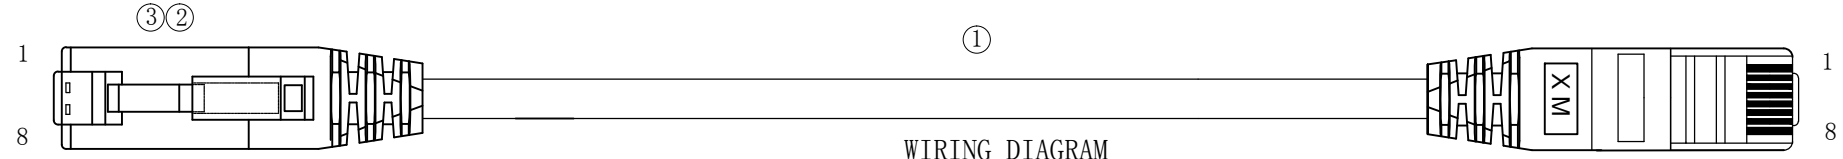

3P Certified CAT.6A S/FTP 26AWG LSZH TPE 500MHz ISO/IEC 11801 Class Ea Channel Link 100% tested & EN 50173-1 & ANSI/TIA-568-C.2 www.Synergy21.de **CE**

WIRING DIAGRAM

NOTE:

1. ELECTRICAL TEST:
  - (1). 100% OPEN SHORT, MISS WIRE TEST
  - (2). INSULATION RESISTANCE:DC 300V 10M Ohm;
  - (3). CONDUCTOR RESISTANCE:3Ω Max (More than 3m, add one ohm per meter) ;
2. FLUKE TEST LIMIT:ISO11801 Channel Class EA
3. Working temperature:-10°C ~ + 60°C
4. Storage temperature:-20°C~+75°C
5. ROHS2.0 AND REACH COMPLIANT
6. Support PoE+ per IEEE 802.3at, Max to 30 Watt
7. TPE LSZH:Non fire retardant (Conform IEC60754-2、IEC 61034)
8. Packing:Synergy21 PE Bag+Label
9. Minimum of the bending radius is 60mm

MATERIAL LIST:

③	OVER MOLD	PVC 75A	2PCS	
②	PLUG	POLYCARBONATE RJ45 8P8C PIN GOLD PLATED 3U", LONG BODY, TRANSPARENT BLUE	2PCS	
①	CABLE	S/FTP CAT.6A (26AWG BC*1P+AL-FOIL)*4PAIR+Braid AL-MG+ JACKET:TPE LSZH, OD:6.0±0.2MM	1PCS	
NO.	PARTS NAME	SPECIFICATION STANDARD	QT' Y	REMARK