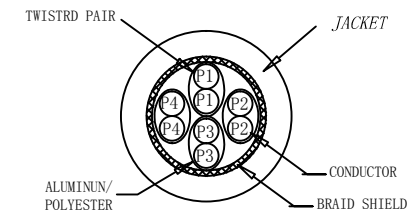

3P Certified CAT.6A S/FTP 26AWG LSZH TPE 500MHz ISO/IEC 11801 Class Ea Channel Link 100% tested & EN 50173-1 & ANSI/TIA-568-C.2 www.Synergy21.de **CE**

WIRING DIAGRAM

NOTE:

1. ELECTRICAL TEST:
  - (1). 100% OPEN SHORT, MISS WIRE TEST
  - (2). INSULATION RESISTANCE:DC 300V 10M Ohm;
  - (3). CONDUCTOR RESISTANCE:3Ω Max (More than 3m, add one ohm per meter) ;
2. FLUKE TEST LIMIT:ISO11801 Channel Class EA
3. Working temperature:-10°C ~ + 60°C
4. Storage temperature:-20°C~+75°C
5. ROHS2.0 AND REACH COMPLIANT
6. Support PoE+ per IEEE 802.3at, Max to 30 Watt
7. TPE LSZH:Non fire retardant (Conform IEC60754-2、IEC 61034)
8. Packing:Synergy21 PE Bag+Label
9. Minimum of the bending radius is 60mm

MATERIAL LIST:

③	OVER MOLD	PVC 75A	2PCS	
②	PLUG	POLYCARBONATE RJ45 8P8C PIN GOLD PLATED 3U", LONG BODY, TRANSPARENT BLUE	2PCS	
①	CABLE	S/FTP CAT.6A (26AWG BC*1P+AL-FOIL)*4PAIR+Braid AL-MG+ JACKET:TPE LSZH, OD:6.0±0.2MM	1PCS	
NO.	PARTS NAME	SPECIFICATION STANDARD	QT' Y	REMARK

<b>SYNERGY 21</b>					
CUSTOMER				ITEM NO.	See The Chart
PRODUCT NAME	CAT.6A S/FTP PATCH CORD TPE LSZH	manufacture country:	CHINA	UNIT	MM
NEW		2019-03-19	A	DRAWNBY	CHECKBY
REVISION RECORD MODIFICATIONS		DATE	REV.	APPROVE	DATE
BY	CHK	SYNERGY 21	SYNERGY 21	SYNERGY 21	2019-03-19