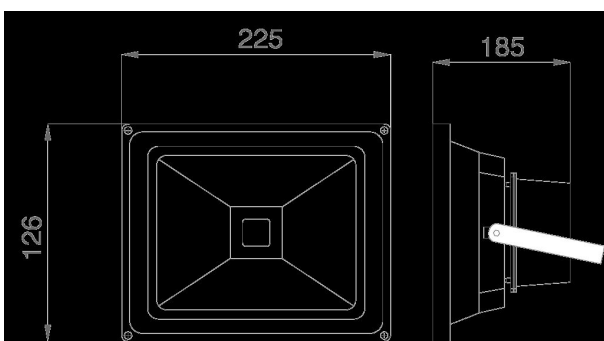

Attributes

Attribute	Value
Abstrahlwinkel:	120
CRI:	>80
Dimmbar:	TRIAC
Grösse:	126*225*185
LED - Gehäusefarbe:	schwarz
LED - Gehäusematerial:	Aluminium
Lichtfarbe:	kaltweiß
Lichtfarbe in Kelvin:	6500
Lumen:	4500
Schutzklasse:	IP65
Volt:	230
Weight:	2.3 Kg

Additional Images

Accessories