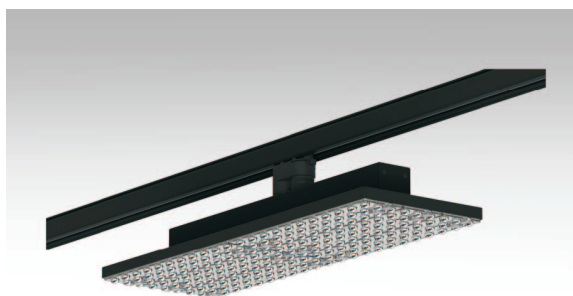

Synergy 21 LED track series for track-plate standard DA nw

kwh/1000h:	79,20
Lumens:	9300
Watt:	72,0
Nominal Service Life:	40000 Std.
Switching Cycles:	50000
Opt. Ambient Temperature.:	25 °C

LED module for Synergy21 LED RailLine LED track system Powergear
 Size: 580x190x120mm (LxWxH)
 Colour: black RAL9006
 Lumen: 9300lm @72W
 Light colour: 4250K ±250, RA>83
 Beam angle: 25°
 Watt: 72W can adjust to 66W/62W/58W/54W/50W/46W/42W
 Cabling: Track adapter, ERCO compatible
 Protection class: IP20 / IK06

5-year guarantee, ENEC and IK06 certified

Energy efficiency class: A++
 kWh/1000h: 79.2

Attributes

Attribute	Value
Abstrahlwinkel:	90
CRI:	>83
Dimmbar:	nein

Attribute	Value
Grösse:	580*190*120
LED - Gehäusefarbe:	schwarz
LED - Gehäusematerial:	Aluminium
Lichtfarbe:	neutralweiss
Lichtfarbe in Kelvin:	4250
Lumen:	9300
Schutzklasse:	IP20
Sockel:	3Phasen
Volt:	230
Weight:	2 Kg
Warranty:	60.00 Months

6xDA25°(DA)

Accessories

Part No.	Name
143499	Synergy 21 von EUTRAC 3-AUFBAUSCHIENEN-Set, Weiss, 6 Meter
233432	Powergear 3PH AUFBAUSCHIENE, Weiss, 1 meter
233434	Powergear 3PH AUFBAUSCHIENE, Schwarz, 1 meter
233435	Powergear 3PH AUFBAUSCHIENE, Weiss, 2 meter
233436	Powergear 3PH AUFBAUSCHIENE, Schwarz, 2 meter
233437	Powergear 3PH AUFBAUSCHIENE, weiß, 3 meter