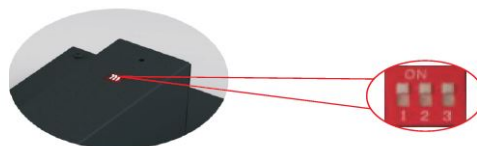

Attribute	Value
Grösse:	580*190*120
LED - Gehäusefarbe:	schwarz
LED - Gehäusematerial:	Aluminium
Lichtfarbe:	neutralweiss
Lichtfarbe in Kelvin:	4250
Lumen:	9300
Schutzklasse:	IP20
Sockel:	3Phasen
Volt:	230
Weight:	2 Kg
Warranty:	60.00 Months

Additional Images

PI	Po	Irated	1	2	3
72W	60W	1800mA	—	—	—
66W	56W	1700mA	ON	—	—
62W	53W	1600mA	—	ON	—
58W	50W	1500mA	ON	ON	—
54W	46W	1400mA	—	—	ON
50W	43W	1300mA	ON	—	ON
46W	40W	1200mA	—	ON	ON
42W	36W	1100mA	ON	ON	ON