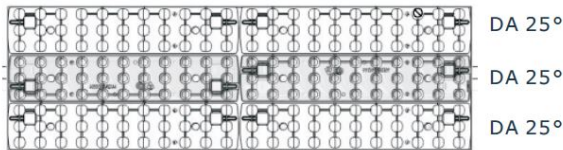

Accessories

Part No.	Name
143499	Synergy 21 von EUTRAC 3-AUFBAUSCHIENEN-Set, Weiss, 6 Meter
233432	Powergear 3PH AUFBAUSCHIENE, Weiss, 1 meter
233434	Powergear 3PH AUFBAUSCHIENE, Schwarz, 1 meter
233435	Powergear 3PH AUFBAUSCHIENE, Weiss, 2 meter
233436	Powergear 3PH AUFBAUSCHIENE, Schwarz, 2 meter
233437	Powergear 3PH AUFBAUSCHIENE, weiß, 3 meter