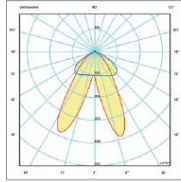

6xDA25°(DA)

Accessories

Part No.	Name
143499	Synergy 21 von EUTRAC 3-AUFBAUSCHIENEN-Set, Weiss, 6 Meter
233432	Powergear 3PH AUFBAUSCHIENE, Weiss, 1 meter
233434	Powergear 3PH AUFBAUSCHIENE, Schwarz, 1 meter
233435	Powergear 3PH AUFBAUSCHIENE, Weiss, 2 meter
233436	Powergear 3PH AUFBAUSCHIENE, Schwarz, 2 meter
233437	Powergear 3PH AUFBAUSCHIENE, weiß, 3 meter