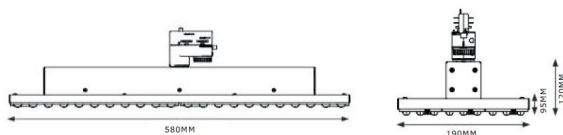

Attribute	Value
Grösse:	580*190*120
LED - Gehäusefarbe:	schwarz
LED - Gehäusematerial:	Aluminium
Lichtfarbe:	neutralweiss
Lichtfarbe in Kelvin:	4250
Lumen:	9300
Schutzklasse:	IP20
Sockel:	3Phasen
Volt:	230
Weight:	2 Kg
Warranty:	60.00 Months

Additional Images

PI	Po	Irated	1	2	3
72W	60W	1800mA	—	—	—
66W	56W	1700mA	ON	—	—
62W	53W	1600mA	—	ON	—
58W	50W	1500mA	ON	ON	—
54W	46W	1400mA	—	—	ON
50W	43W	1300mA	ON	—	ON
46W	40W	1200mA	—	ON	ON
42W	36W	1100mA	ON	ON	ON