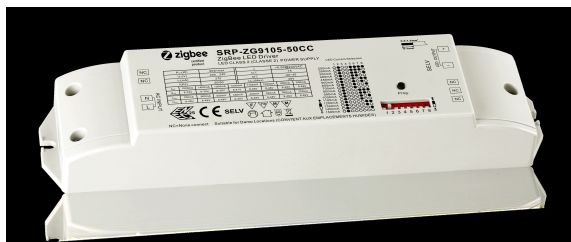

## Synergy 21 LED Controller EOS 10 ZigBee CC Controller+power supply 250-1000mA 50W

Zigbee controller + power supply unit in one

Compatible with: Echo Plus speaker, Echo Show, Philips Hue, IKEA TRÅDFR, Homey, OSRAM LIGHTIFY Gateway.....ect

Dimming input: Zigbee

Dimming output: PWM

Dimming Range: 0.01-100%

Input Voltage: 200-240V AC

Power Factor: >0.97

Efficiency: >87%

Output Voltage: 8-52V

Output Current: 250/300/350/400/450/500/600/700/800/900/1000mA

Output Power: 50W max

Output Channel: 1,