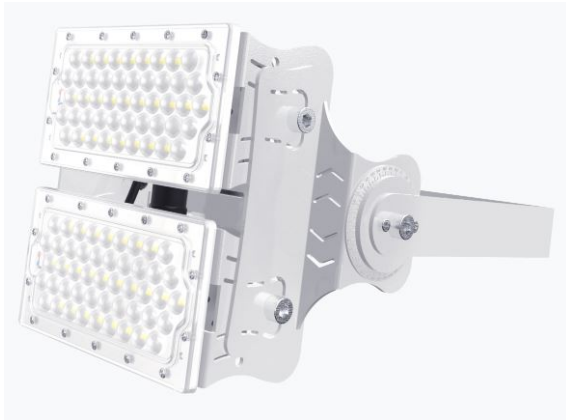

Synergy 21 LED object/stadium spotlight Hyperion 200W IP65 nw

kwh/1000h:	200,00
Lumens:	32000
Watt:	200,0
Nominal Service Life:	35000 Std.
Switching Cycles:	50000
Opt. Ambient Temperature.:	25 °C

Operating voltage: AC 90-305V, 50/60Hz
Watt: 200W (Also available with 120W on request.)
LED: 96pcs Lumileds
Power supply unit: MeanWell
Beam angle: Lens 60°, light heads variably adjustable (swivelling and tilting)
Beam angles of 10°, 30°, 90° or 120° also available on request.
Lenses can also be exchanged. Interchangeable lenses with 30°, 60°, 90° and 120° available
Lumen: 32,000lm
Efficiency: 160Lm/Watt
Light colour: 4000K
CRI: Ra>70
Dimmable: no (Dimmable models such as DALI or 0-10V on request)
Housing: Aluminium
Operating temperature: -40°C to +60°C
Protection class: IP65
Dimensions: 300*250*330mm

Energy efficiency class: A++
kWh/1000h: 200

The connection of electrical components and systems may only be carried out by only be carried out by qualified specialists!

Attributes

Attribute	Value
Abstrahlwinkel:	60
CRI:	>80
Dimmbar:	nein
Grösse:	300*250*330
LED - Gehäusefarbe:	silber
LED - Gehäusematerial:	Aluminium
Lichtfarbe:	neutralweiß
Lichtfarbe in Kelvin:	4000
Lumen:	32000
Schutzklasse:	IP65
Volt:	230
Weight:	5.1 Kg
Warranty:	60.00 Months