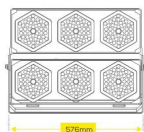

Attributes

Attribute	Value
Abstrahlwinkel:	30
CRI:	>80
Dimmbar:	nein
Grösse:	576*92*458
LED - Gehäusefarbe:	schwarz
LED - Gehäusematerial:	Aluminium
Lichtfarbe:	kaltweiß
Lichtfarbe in Kelvin:	5700
Lumen:	84000
Schutzklasse:	IP67
Volt:	230
Weight:	22 Kg

Additional Images