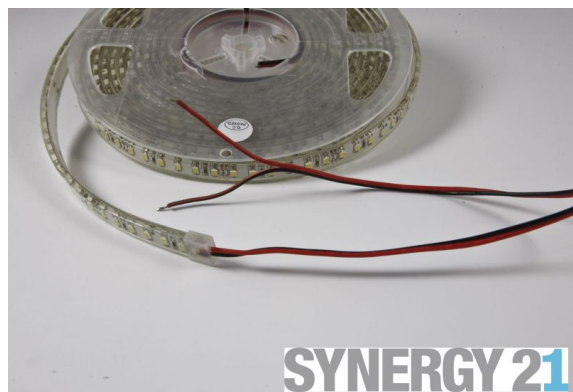

Synergy 21 LED Flex Strip 60 WW DC12V 24W IP68

kwh/1000h:	27,00
Lumens:	1600
Watt:	24,0
Nominal Service Life:	35000 Std.
Switching Cycles:	50000
Opt. Ambient Temperature.:	25 °C

LED Flex Strip warm white, IP68, white PCB
DC12V, max. 2A, 24W ± 10%,
Light colour: 3000K ±150 warm white
Brightness: 1600lm
300Leds, 120°, 3528SMD
Beam angle: 120°
Length: 5000*10*5mm,
IP68, filled tube
Can be shortened:all 3 LEDs
Open cable end
Suitable up to -25°C!

Strip can be shortened at marking points with sharp scissors.
!Attention! Strip must first be checked for functionality.
Only split the strip when no current is present.

Our 3M adhesive tape adheres well, but should only be used as a mounting aid.
There are a variety of mounting options, such as clips, permanent mounting adhesive, cable ties, etc.

Attributes

Attribute	Value
Abstrahlwinkel:	120
Ampere:	2
Betriebstemperatur:	bis -25
CC oder CV:	CV
CRI:	>80
Dimmbar:	abhängig vom Netzteil
Länge:	5
LED Strip Klebeband:	ja
LED Strip Breite:	10
LED Strip Höhe:	5
LED Strip Klebeband:	ja
LED Strip kürzbar:	50
LED Strip Länge:	5000
Lichtfabe in Kelvin:	3000
Lichtfarbe:	warmweiß
Lichtfarbe in Kelvin:	3000
Lichtfarbe Name:	warmweiß
Lumen:	1600
Schutzklasse:	IP68
Volt:	12
Weight:	0.2 Kg

Additional Images

Accessories

Part No.	Name
81069	Synergy 21 LED zub Hollow Socket with Screw Terminals
81068	Synergy 21 LED zub wooden plug with screw terminals
81741	Synergy 21 LED Flex Strip add. Silicone mounting clip 10 pack
148726	Synergy 21 - Waterproof connector 1:1
148727	Synergy 21 - Waterproof connector 1:2
148730	Synergy 21 - Waterproof connector box 3 ports
148729	Synergy 21 - Waterproof connector box 3 ports transparent
148728	Synergy 21 - Waterproof connector box 4 ports
139522	Mean Well power supply - 12V 120W IP67