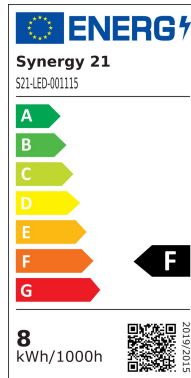

Synergy 21 LED recessed ceiling spotlight fire V2 ww+nw+cw dimmable

kwh/1000h:	8,00
Lumens:	640
Watt:	8,0
Nominal Service Life:	35000 Std.
Switching Cycles:	50000
Opt. Ambient Temperature.:	25 °C

8W recessed ceiling spotlight for Ø68mm cut-out
with fire protection class BS-476-21 and IP44
Lamp body and radiator made of aluminium
Stainless steel spring clip
Magnetic decorative ring in white, black and brushed stainless steel included,

Watt: 8Watt
Light colour: 3000K/4000K/5000K adjustable
Voltage: 230 Volt
Luminous flux: 640 lm
Beam angle: 60°
CRI: >80
Head diameter: 85 mm
Total height: 50/87mm
Hole size: 65-80mm
Dimmable: Yes Triac

Energy efficiency class: A+
kWh/1000h: 8

Additional Images