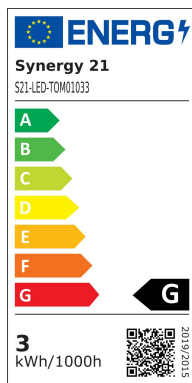

Synergy 21 spot garden spot 3W red

SYNERGY 21

kwh/1000h:	3,00
Lumens:	195
Watt:	3,0
Nominal Service Life:	35000 Std.
Switching Cycles:	15000
Opt. Ambient Temperature.:	25 °C

Operating voltage: AC 230V
LED: 3*1Watt high-power chip
Beam angle: 30°
Light colour: red
CRI: Ra>80
Housing: painted metal
Operating temperature: -40°C to +55°C
Protection class: IP65 (water jet-proof)
Swivelling: 240°
Total height: 14 cm
Base plate diameter: 6.1 cm
Lens diameter: 6.9 cm
Weight: 0.4 kg
Connection cable: 2.5 metres

Energy efficiency class: A+
kWh/1000h: 3