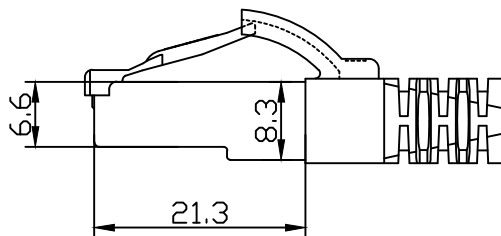

CAT6A S/FTP with 600MHz cat.7 raw cable 4x2x26AWG/7 TPE/LSZH ISO11801 & EN50173 & ANSI/TIA568C.2 www.Synergy21.de

WIRING DIAGRAM

NOTE:

- ELECTRICAL TEST:100% OPEN SHORT, MISS WIRE TEST
- FLUKE Channel LINK TEST:  
TEST LIMIT:ISO11801 Channel Class EA
- Working temperature:-10°C~+60°C  
Storage temperature:-20°C~+75°C
- ROHS 3.0 AND REACH compliant
- Support PoE/PoE+/PoE++
- Flame retardant (IEC60332-1-2)  
Low smoke(IEC 61034)  
Halogen free(IEC 60754-2)
- Raw cable is Cat7 up to 600mhz
- Packing: 1pc/synergy 21 bag+label

MATERIAL LIST

|       |            |  |            |        |
|-------|------------|--|------------|--------|
| ③     | OVER MOLD  | PVC  | 2          |        |
| ②     | CONNECTOR  | CAT6A 500Mhz RJ45 8P8C Shielded Plug, Pin Gold Plated 3u" Shell Nickel plating COLOUR: Transparence Yellow | 2          |        |
| ①     | CABLE      | S/FTP CAT. 7 600Mhz 26AWG (BC*1P+AL-FOLL)*4P+BRAID (AL-MG) JACKET:Ultraflex TPE/LSZH OD:6.0±0.2mm          | 1          |        |
| NO.   | PARTS NAME | SPECIFICATION STANDARD   | QT' Y      | REMARK |
| Hasia |            | change "ROSH 2.0" to "ROSH 3.0"  | 2022-02-25 | A1     |
|       |            | NEW  | 2021-7-15  | A      |
| BY    | CHK        | REVISION RECORD MODIFICATION   | DATE       | REV.   |