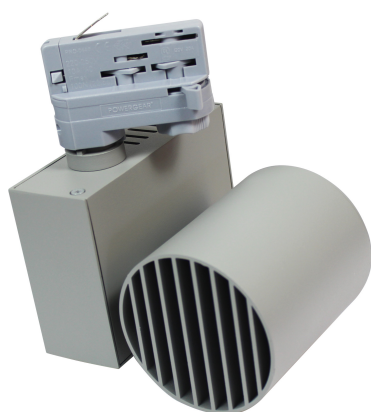

Attribute	Value
Abstrahlwinkel:	45
CRI:	>97
Dimmbar:	nein
Grösse:	101*106*125
LED - Gehäusefarbe:	grau
LED - Gehäusematerial:	Aluminium
Lichtfarbe:	warmweiss
Lichtfarbe in Kelvin:	3000
Lumen:	2700
Schutzklasse:	IP20
Sockel:	3Phasen
Volt:	230
Weight:	2 Kg
Warranty:	24.00 Months

Additional Images

Accessories