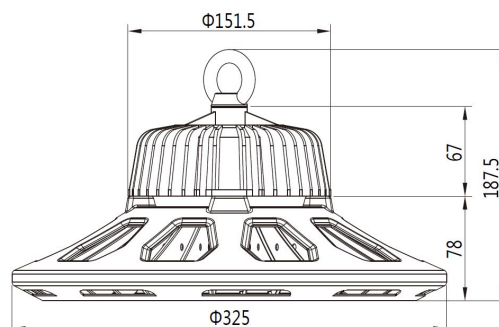

Product Description

1. 1, Compact and fasion design .Light weighted : 4.80kg
2. 2, Philips 3030 LED as light source , CR>80Ra
3. 3, MEAN WELL HBG Series power supply . PF>0.95
4. 4, High lumen efficiency : 135lm/w
5. 5, 5 years warranty .

Performance Summary

Input Power: 80W, 100W, 150W, 200W, 230W
CRI: >70Ra/80Ra
CCT: 3000k-6500K
Input Voltage:90-305Vac
Limited Warranty :5 years' warranty
High Efficacy Lifetime: 50000hours
Dimming:Non-dimmable & 1-10V Dimmable
Working Temperature : - 20°C – +45 °C(Amb)

Accessories

Part No.	Name
139691	Synergy 21 LED Spot Pendelleuchte UFO zub. Radar Kit M
142946	Synergy 21 LED spot pendant light UFO add. Wall bracket for UFO size M bracket long
142945	Synergy 21 LED spot pendant light UFO add. Wall bracket for UFO size M bracket short
144401	Synergy 21 LED Spot Pendelleuchte UFO zub. Ballschutzkorb M
148950	Synergy 21 LED Spot Pendelleuchte UFO zub. Lampenschirm M
124243	Mean Well power supply unit - DALI Controller