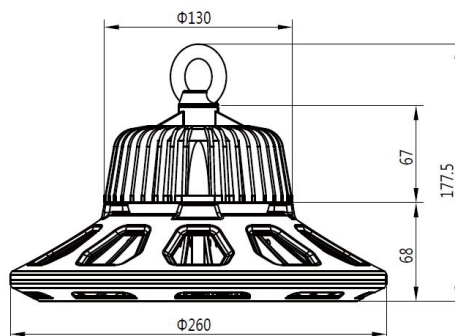

Product Description

1. 1, Compact and fasion design .Light weighted : 4.80kg
2. 2, Philips 3030 LED as light source , CRI>80Ra
3. 3, MEAN WELL HBG Series power supply . PF>0.95
4. 4, High lumen efficiency : 135lm/w
5. 5, 5 years warranty .

Performance Summary

Input Power: 80W, 100W, 150W, 200W, 230W
CRI: >70Ra/80Ra
CCT: 3000k-6500K
Input Voltage:90-305Vac
Limited Warranty :5 years' warranty
High Efficacy Lifetime: 50000hours
Dimming:Non-dimmable & 1-10V Dimmable
Working Temperature : - 20°C – +45 °C(Amb)

Accessories

Part No.	Name
139690	Synergy 21 LED spot pendant light UFO add. Radar Kit S
142944	Synergy 21 LED Spot Pendelleuchte UFO zub. Wandhalterung für UFO size S Bügel lang
142943	Synergy 21 LED Spot Pendelleuchte UFO zub. Wandhalterung für UFO size S Bügel kurz
144402	Synergy 21 LED spot pendant light UFO add. Ball cage S
148951	Synergy 21 LED spot pendant light UFO add. Lampshade S
148726	Synergy 21 - Waterproof connector 1:1