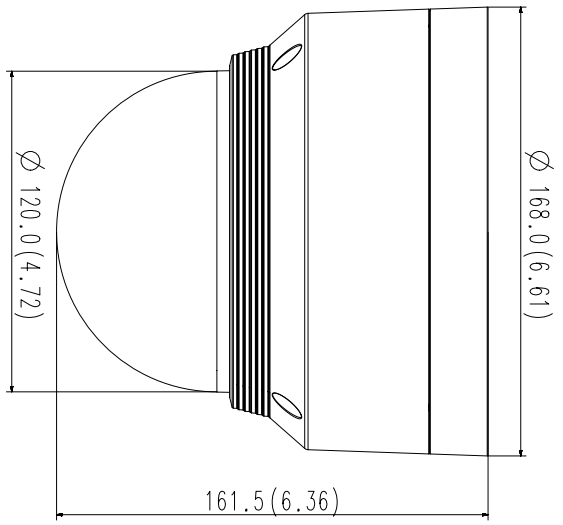

Power Consumption	Max 12W
Mechanical	
Color / Material	Ivory / Aluminum
Product dimensions / weight	Ø168 x 161.5mm(6.61 x 6.36"), 1.9kg(4.19 lb)

- The latest product information / specification can be found at hanwha-security.com
- Design and specifications are subject to change without notice.
- Wisenet is the proprietary brand of Hanwha Techwin, formerly known as Samsung Techwin.