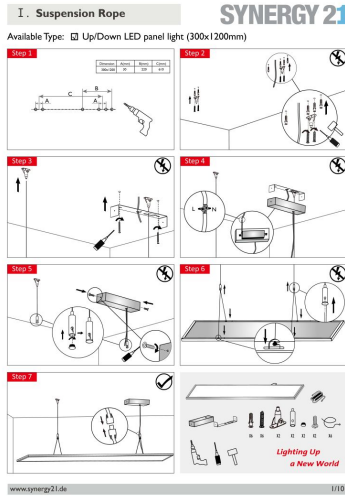

Frame colour: white
Power consumption: 40Watt
Number of lumens: 3400lm (total) 50%UP 50%DOWN
Light colour: 4000k
MacAdam/SDCM = 3
Colour rendering: >CRI 80
Beam angle: 240° (total)
120°(downwards)
120° (upwards)
Protection class: IP20 and IK08
Operating temperature: -20°C to +60°C (Amb.)
Power supply: 1050mA, see accessories for power supply unit
Size: 295mm x 1195mm x 15mm
Mounting kit incl.

Additional Images

40W, 300*1200mm

Accessories

Part No.	Name
131690	Synergy 21 LED light panel 300*1200 Up& Down or Pontos transparent cable for power supply unit
127397	Mean Well power supply - CC Driver 1050mA 34~57V Triac dimm
134899	Synergy 21 Netzteil - Einschaltstrombegrenzer OSRAM
167277	Mean Well power supply - CC Driver 1050mA ~190V 0-10V dimm
167278	Mean Well power supply - CC Driver 1050mA ~238V 0-10V dimm
167276	Mean Well power supply - CC Driver 1050mA ~215V 0-10V dimm