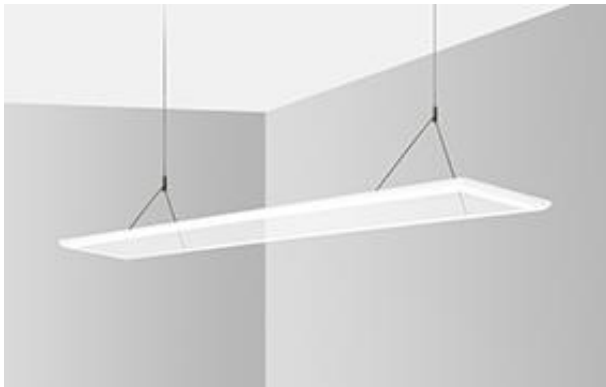

Attribute	Value
Abstrahlwinkel:	240
Ampere:	1.05
CRI:	80
Dimmbar:	Nein
Grösse:	300*1200
LED - Gehäusefarbe:	weiß
Lichtfarbe:	neutralweiß
Lichtfarbe in Kelvin:	4000
Lumen:	3400
Weight:	2.3 Kg
Warranty:	60.00 Months

Additional Images

40W, 300*1200mm