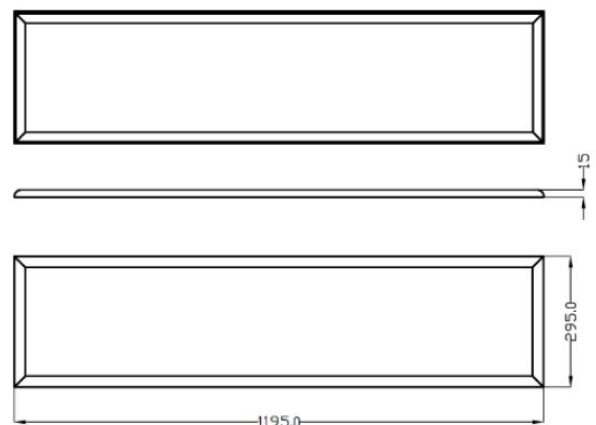

Attribute	Value
Abstrahlwinkel:	240
Ampere:	1.05
CRI:	80
Dimmbar:	Nein
Grösse:	300*1200
LED - Gehäusefarbe:	weiß
Lichtfarbe:	neutralweiß
Lichtfarbe in Kelvin:	4000
Lumen:	3400
Weight:	2.3 Kg
Warranty:	60.00 Months

Additional Images

40W, 300*1200mm