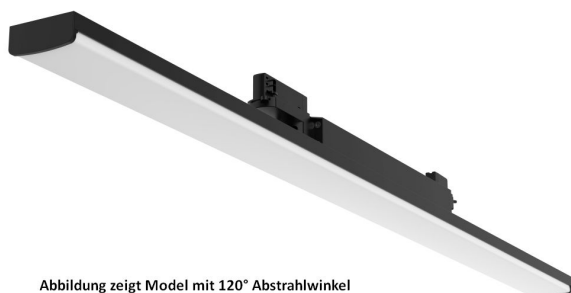

Model: VLE in white
 ERCO compatible, 3-phase track
 Housing: Injection moulded aluminium in white
 Watt: 48 watts, adjustable: 34/40/44 watts
 PS: Tridonic, 5-year guarantee°
 Beam angle: 60° (DS25°/30°/90°/120° on request)
 Lumen: 7200LM
 CRI: >90
 Light colour: neutral white
 Kelvin: 4000K
 Operating voltage: AC 220-240V /50-60HZ
 Size: 1150*65mm
 IES files available on request

Additional Images

Abbildung zeigt Model mit 120° Abstrahlwinkel

Accessories

Part No.	Name
----------	------