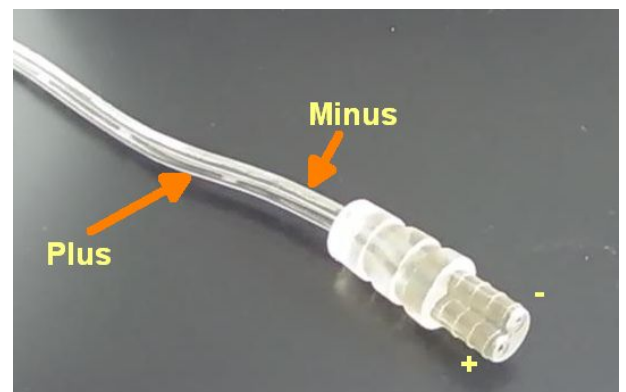

Attributes

Attribute	Value
Abstrahlwinkel:	120
Ampere:	1.40
CC oder CV:	CC
CRI:	>83
Dimmbar:	Ja, abhängig vom Netzteil
Grösse:	580*15
LED - Gehäusefarbe:	weiß
LED - Gehäusematerial:	Aluminum
Lichtfarbe:	warmweiß
Lichtfarbe in Kelvin:	3100
Lumen:	5000
Schutzklasse:	IP40
Volt:	38
Weight:	3.15 Kg
Warranty:	36.00 Months

Additional Images