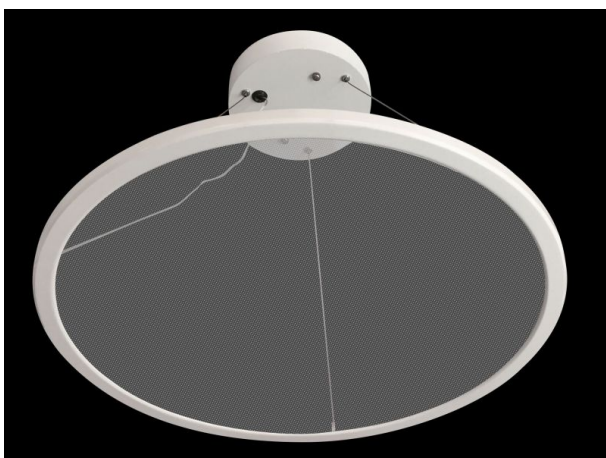

Attributes

Attribute	Value
Abstrahlwinkel:	120
Ampere:	1.40
CC oder CV:	CC
CRI:	>83
Dimmbar:	Ja, abhängig vom Netzteil
Grösse:	580*15
LED - Gehäusefarbe:	weiß
LED - Gehäusematerial:	Aluminum
Lichtfarbe:	warmweiß
Lichtfarbe in Kelvin:	3100
Lumen:	5000
Schutzklasse:	IP40
Volt:	38
Weight:	3.15 Kg
Warranty:	36.00 Months

Additional Images