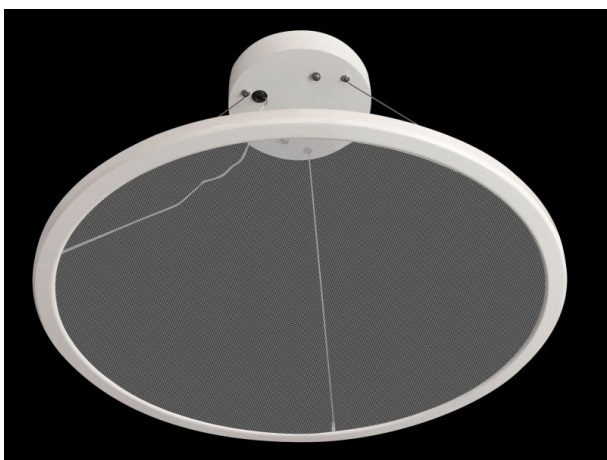

Attributes

Attribute	Value
Abstrahlwinkel:	120
Ampere:	1.40
CC oder CV:	CC
CRI:	>83
Dimmbar:	Ja, abhängig vom Netzteil
Grösse:	580*15
LED - Gehäusefarbe:	weiß
LED - Gehäusematerial:	Aluminum
Lichtfarbe:	neutralweiß
Lichtfarbe in Kelvin:	4100
Lumen:	5000
Schutzklasse:	IP40
Volt:	38
Weight:	3.15 Kg
Warranty:	36.00 Months

Additional Images