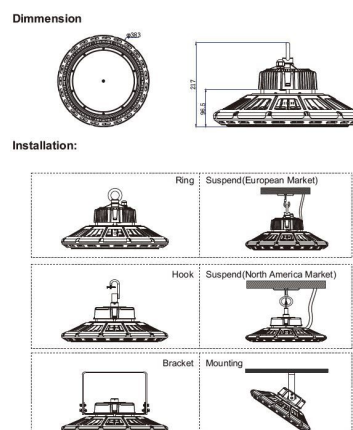

Attribute	Value
Abstrahlwinkel:	90
Betriebstemperatur:	-40 bis +55
CRI:	>80
Dimmbar:	nein
Grösse:	260*177,5
LED - Gehäusefarbe:	schwarz
LED - Gehäusematerial:	Aluminium
Lichtfarbe:	neutralweiß
Lichtfarbe in Kelvin:	4000
Lumen:	10800
Schutzklasse:	IP65, IK10
Volt:	230
Weight:	4.8 Kg
Warranty:	60.00 Months

Additional Images