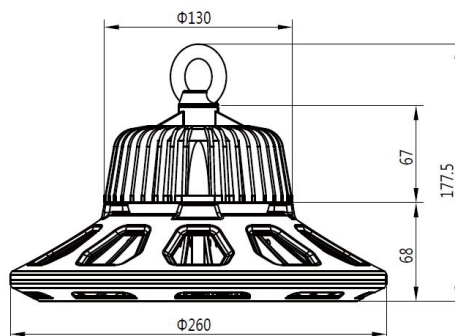

Product Description

1. 1, Compact and fasion design .Light weighted : 4.80kg
2. 2, Philips 3030 LED as light source , CR>80Ra
3. 3, MEAN WELL HBG Series power supply . PF>0.95
4. 4, High lumen efficiency : 135lm/w
5. 5, 5 years warranty .

Performance Summary

Input Power: 80W, 100W, 150W, 200W, 230W
CRI: >70Ra/80Ra
CCT: 3000k-6500K
Input Voltage:90-305Vac
Limited Warranty :5 years' warranty
High Efficacy Lifetime: 50000hours
Dimming:Non-dimmable & 1-10V Dimmable
Working Temperature : - 20°C – +45 °C(Amb)

Accessories

Part No.	Name
139690	Synergy 21 LED spot pendant light UFO add. Radar Kit S
142944	Synergy 21 LED Spot Pendelleuchte UFO zub. Wandhalterung für UFO size S Bügel lang
142943	Synergy 21 LED Spot Pendelleuchte UFO zub. Wandhalterung für UFO size S Bügel kurz
144402	Synergy 21 LED spot pendant light UFO add. Ball cage S
148951	Synergy 21 LED spot pendant light UFO add. Lampshade S
148726	Synergy 21 - Waterproof connector 1:1