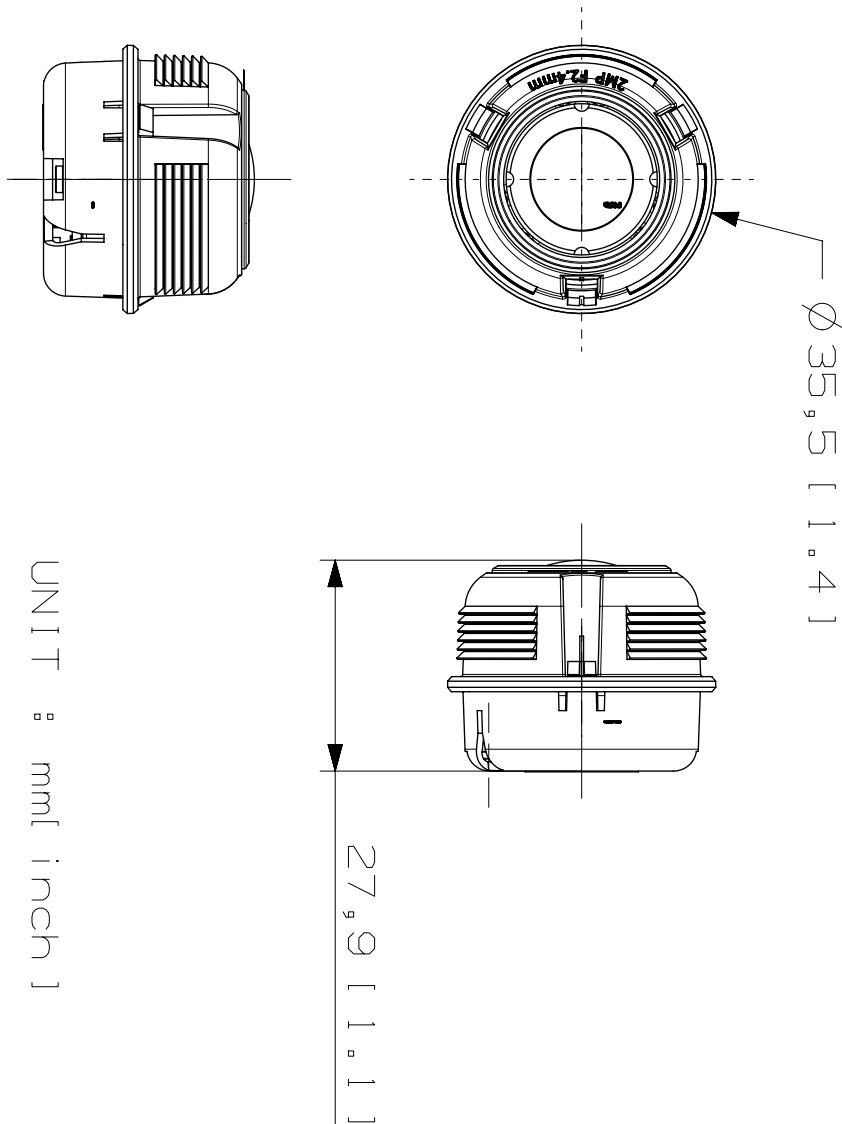

SLA-2M6000D

Video	
Imaging Device	1/2.8" 2MP CMOS
Effective Pixels	1945(H)x1109(V)
Min. Illumination	Color: 0.055Lux(F2.0, 1/30sec) B/W: 0.055Lux(F2.0, 1/30sec)
Lens	
Focal Length (Zoom Ratio)	2.8mm fixed focal
Max. Aperture Ratio	F2.0
Angular Field of View	H:107.4°, V:62.2°, D:122.0°
Focus Control	Fixed
Pan / Tilt / Rotate	
Pan / Tilt / Rotate Range	-176°~+176° / 0°~50° / -90°~+90°
Mechanical	
Color / Material	Black / Plastic
Product dimensions / weight	Ø35.5x27.9mm, 27g

UNIT : mm [inch]