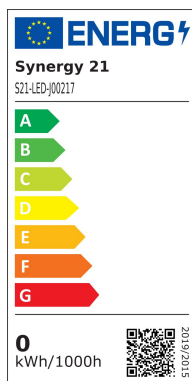

Synergy 21 LED light panel R400 with power supply unit Triac Dimm

kwh/1000h: 0,00

Lumens: 0

Watt: 0,0

Nominal Service Life: 0 Std.

Switching Cycles: 0

Opt. Ambient Temperature.: 0 °C

Dimming: TRIAC

Input: 220-240 VAC, 50/60Hz max 0.24A

Output: 700mA, 25.5-43VDC, 30W
with transparent connector plug

Accessories

Part No.	Name
147265	Netzkabel 230V Schutzkontakt CEE7(Stecker)->Open End mit Adernendhülsen, 1,8m,Black
183328	Synergy 21 Netzteil - DALI to Triac Dimmer *Tridonic*