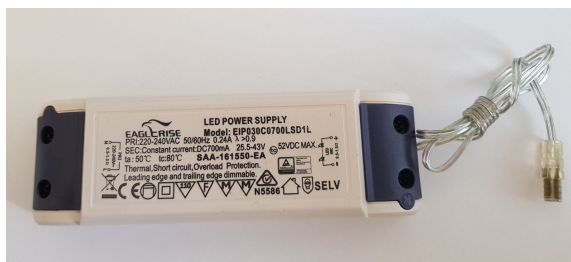

Synergy 21 LED light panel R400 with power supply unit Triac Dimm

kwh/1000h: 0,00

Lumens: 0

Watt: 0,0

Nominal Service Life: 0 Std.

Switching Cycles: 0

Opt. Ambient Temperature.: 0 °C

Dimming: TRIAC

Input: 220-240 VAC, 50/60Hz max 0.24A

Output: 700mA, 25.5-43VDC, 30W
with transparent connector plug

Accessories

Part No.	Name
147265	Netzkabel 230V Schutzkontakt CEE7(Stecker)->Open End mit Adernendhülsen, 1,8m,Black
183328	Synergy 21 Netzteil - DALI to Triac Dimmer *Tridonic*