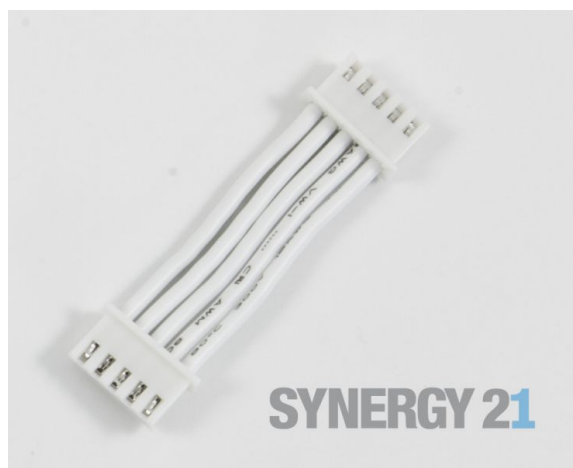

## Synergy 21 LED Prometheus Light Bar zub. Verbinder 25cm

Connecting cable 25cm for Prometheus Light Bar