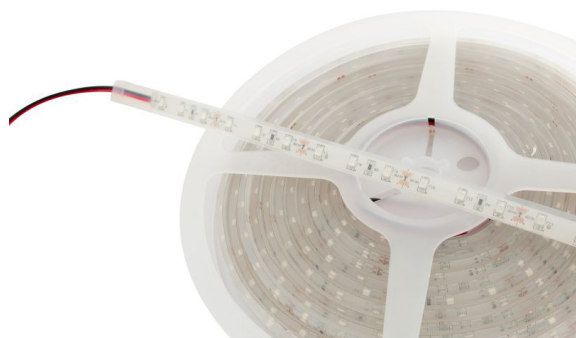

## Synergy 21 LED Flex Strip 60 green DC12V 24W IP68

**SYNERGY 21**

kwh/1000h:	96,00
Lumens:	1500
Watt:	24,0
Nominal Service Life:	35000 Std.
Switching Cycles:	50000
Opt. Ambient Temperature.:	25 °C

Synergy 21 LED Flex Strip green DC12V 24W IP68

Voltage: 12V  
Watt: 24W  
Light colour: green  
Protection class: IP68  
Beam angle: 120°  
Number of LEDs: 300  
Dimensions: 5000\*11\*5 mm  
Weight: 0.090 kg  
Can be shortened every 3 LEDs

Strip can be shortened at markers with sharp scissors.  
!Attention! Strip must first be checked for functionality.  
Only cut the strip when there is no current.

Please note that LED strips must also be cooled.  
Ensure that the LED strip does not exceed the working temperature of 40°C, otherwise the service life cannot be guaranteed.

## Attributes

Attribute	Value
Abstrahlwinkel:	120
Ampere:	2
CC oder CV:	CV
Dimmbar:	abhängig vom Netzteil
Länge:	5
LED Strip Klebeband:	ja
LED Strip Breite:	11
LED Strip Höhe:	5
LED Strip Klebeband:	ja
LED Strip kürzbar:	50
LED Strip Länge:	5000
Lichtfarbe:	grün
Lichtfarbe Name:	grün
Schutzklasse:	IP68
Volt:	12
Weight:	0.4 Kg
Warranty:	60.00 Months