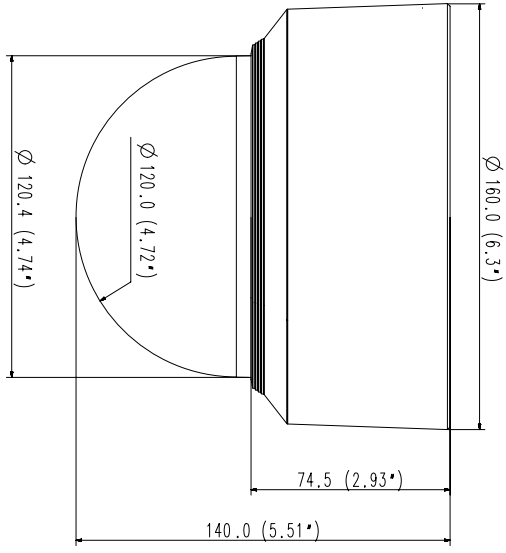

Unit : mm (inch)