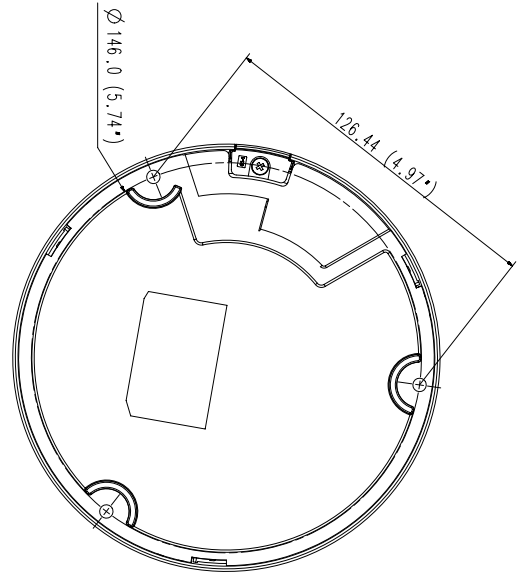

SBP-300PM

SBP-300KM

SBP-300NB

SBP-300CM

SBP-300LM

SBP-300B

Video	
Imaging Device	1/2" 2MP CMOS
Effective Pixels	1945(H)x1097(V)
Min. Illumination	Color: 0.004Lux(F0.94, 1/30sec) BW: 0.0004Lux(F0.94, 1/30sec)
Video Out	CVBS: 1.0 Vp-p / 75Ω composite, 720x480(N), 720x576(P) for installation USB: Micro USB Type B, 1280x720 for installation
Lens	
Focal Length (Zoom Ratio)	4.1~16.4mm(4x) motorized varifocal
Max. Aperture Ratio	F0.94(Wide)~F2.4(Tele)
Angular Field of View	H: 100.0°(Wide)~26.2°(Tele) / V: 54°(Wide)~14.8°(Tele) / D: 116.0°(Wide)~30.0°(Tele)
Min. Object Distance	0.7m(2.30ft)
Focus Control	Simple focus
Lens Type	DC auto iris
Pan / Tilt / Rotate	
Pan / Tilt / Rotate Range	Remote adjustment (Max. 200cycles) -175°~175° / -73°~73° / -175°~175°
Operational	
Camera Title	Displayed up to 85 characters
Day & Night	Auto(ICR)
Backlight Compensation	BLC, HLC, WDR, SDR
Wide Dynamic Range	150dB
Digital Noise Reduction	SSNR V
Digital Image Stabilization	Support
Defog	Support
Motion Detection	8ea, 8point polygonal zones
Privacy Masking	32ea, polygonal zones - Color: Grey/Green/Red/Blue/Black/White - Mosaic
Gain Control	Low / Middle / High
White Balance	ATW / AWC / Manual / Indoor / Outdoor
LDC	Support
Electronic Shutter Speed	Minimum / Maximum / Anti flicker (2~1/12,000sec)
Video Rotation	Flip, Mirror, Hallway view(90°/270°)
Analytics	Defocus detection, Directional detection, Fog detection, Face detection, Motion detection, Digital auto tracking, Appear/Disappear, Enter/Exit, Loitering, Tampering, Virtual line, Audio detection, Sound classification
Alarm I/O	Input 1ea / Output 1ea
Alarm Triggers	Analytics, Network disconnect, Alarm input
Alarm Events	File upload via FTP and e-mail Notification via e-mail SD/SDHC/SDXC or NAS recording at event triggers Alarm output DPTZ preset

Unit : mm (inch)

Unit : mm (inch)