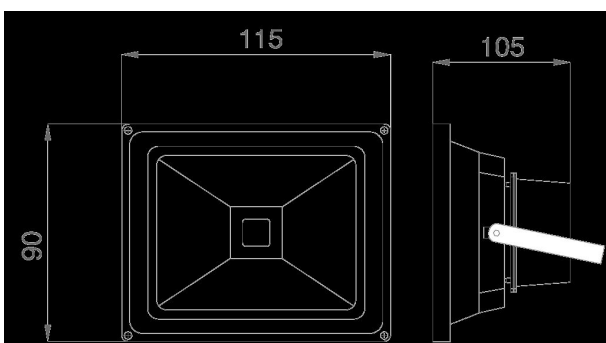

Attributes

Attribute	Value
Abstrahlwinkel:	120
CRI:	>80
Dimmbar:	TRIAC
Grösse:	115*90*105
LED - Gehäusefarbe:	grau
LED - Gehäusematerial:	Aluminium
Lichtfarbe:	kaltweiß
Lichtfarbe in Kelvin:	6000
Lumen:	900
Schutzklasse:	IP65
Volt:	230
Weight:	0.69 Kg

Additional Images

Accessories