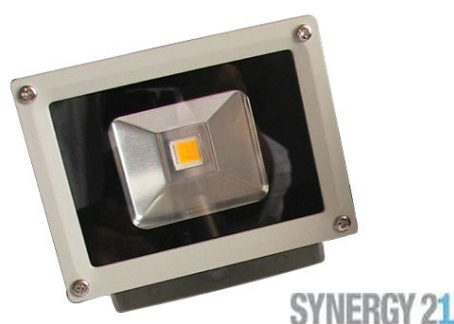

Synergy 21 LED spot outdoor floodlight 10W gray housing - cool white V2

kwh/1000h:	10,00
Lumens:	900
Watt:	10,0
Nominal Service Life:	35000 Std.
Switching Cycles:	50000
Opt. Ambient Temperature.:	25 °C

With emergency power function (from 80V approx. 20% brightness) and reversible overheating protection
Dimmable (leading edge and trailing edge phase dimmer)
Single-pane safety glass
Stainless steel mounting bracket
IP65 suitable outdoor cable H05RNF without plug (0.7m)

With emergency power function and overheating protection
Operating voltage: > AC 207-253V/50-60Hz

LED: 10Watt high-power chip
Beam angle: 120°
Range approx. 15 metres
Lumen: 900lm, 90lm/watt
Cold white: 6000K ±150
Housing: Injection-moulded aluminium in grey
Dimmable: yes (leading edge and trailing edge phase control dimmer)
Operating temperature: -40°C to +55°C
Protection class: IP65 (water jet-proof)
Dimensions: (l*w*h) 115*90*105mm

Energy efficiency class: A+
kWh/1000h: 10

Attributes

Attribute	Value
Abstrahlwinkel:	120
CRI:	>80
Dimmbar:	TRIAC
Grösse:	115*90*105
LED - Gehäusefarbe:	grau
LED - Gehäusematerial:	Aluminium
Lichtfarbe:	kaltweiß
Lichtfarbe in Kelvin:	6000
Lumen:	900
Schutzklasse:	IP65
Volt:	230
Weight:	0.69 Kg