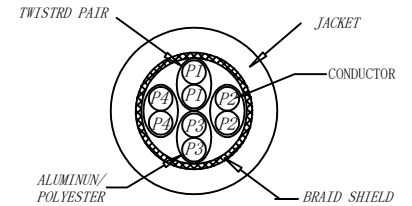

CAT.6 S/FTP LSZH TPE 250MHz ISO/IEC 11801 & EN50173-1 & ANSI/TIA-568-C.2 www.Synergy21.de CE

PIN OUT

MATERIAL LIST

⑥	LABEL	NO DRY GLUE LABEL	1	
⑤	MINI TIE	PE MINI TIE(POSSESS METAL) COLOUR SEE THE CHART	2	
④	POLYETHYLENE BAG	SYNERGY 21 SLIP PE BAG	1	
③	CABLE	CAT.6 S/FTP 27AWG (BC*1P+AL-FOIL)*4+Braid(AL-MG) JACKET:TPE LSZH OD:6.0±0.2mm COLOUR SEE THE CHART	1	
②	Over mold	80A PVC, COLOR:SEE THE CHART	2	
①	Plug	RJ45 8P8C' S SHIELDED , THE SHELL PLATED NICKEL , PIN GOLD PLATED 3u" RED/TRANSPARENT	2	
NO.	PARTS NAME	SPECIFICATION STANDARD	QT' Y	REMARK

Hasia		change "ROSH 2.0" to "ROSH 3.0"	2022-02-25	A6	SYNERGY 21					
		Add New Color	2019-03-14	A5						
		Increase the minimum bend radius	2018-11-30	A4	CUSTOMER NO.		ITEM NO.	SEE THE CHART		
		Add moulding size	2018-06-19	A3	PRODUCT NAME	CAT. 6 S/FTP PATCH CORD TPE LSZH	manufacture country:	CHINA	UNIT	MM
		Change Moulding	2018-05-29	A2	DRAWNBY	CHECKBY	APPOBY	DATE		
		CHANGE PACKING AND BOX MARK	2018-03-12	A1	SYNERGY 21	SYNERGY 21	SYNERGY 21	2015-01-20		
BY	CHK	REVISION RECORD MODIFICATIONS	DATE	REV.						