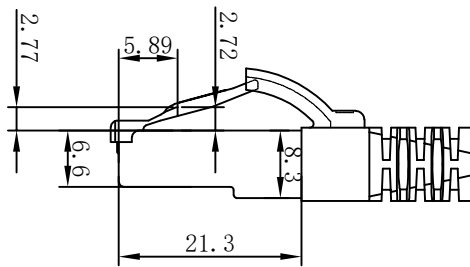

CAT.6 S/FTP LSZH TPE 250MHz ISO/IEC 11801 & EN50173-1 & ANSI/TIA-568-C.2 www.Synergy21.de CE

PIN OUT

MATERIAL LIST

⑥	LABEL	NO DRY GLUE LABEL	1	
⑤	MINI TIE	PE MINI TIE(POSSESS METAL) COLOUR SEE THE CHART	2	
④	POLYETHYLENE BAG	SYNERGY 21 SLIP PE BAG	1	
③	CABLE	CAT.6 S/FTP 27AWG (BC*1P+AL-FOIL)*4+Braid(AL-MG) JACKET:TPE LSZH OD:6.0±0.2mm COLOUR SEE THE CHART	1	
②	Over mold	80A PVC, COLOR:SEE THE CHART	2	
①	Plug	RJ45 8P8C' S SHIELDED , THE SHELL PLATED NICKEL , PIN GOLD PLATED 3u" RED/TRANSPARENT	2	
NO.	PARTS NAME	SPECIFICATION STANDARD	QT' Y	REMARK

NOTE:

- ELECTRICAL TEST:
  - 100% OPEN SHORT, MISS WIRE TEST
  - INSULATION RESISTANCE:DC 300V 10M Ohm;
  - CONTACTOR RESISTANCE:1 OHM per meter
- FLUKE TEST LIMIT:ISO11801 Channel Class E
- Working temperature:-10°C ~ + 60°C
- Storage temperature:-20°C~+75°C
- RoHS 3.0 AND REACH compliant
- TPE LSZH:Non fire retardant (Conform IEC60754-2、IEC 61034)
- Packing:Synergy21 PE Bag+Label
- Minimum of the bending radius is 60mm