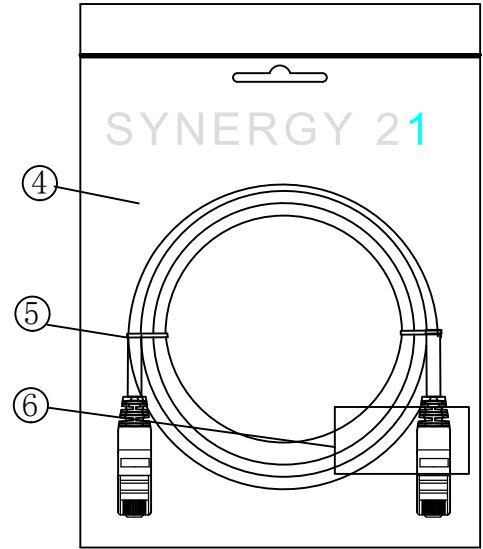

COLOR:BLACK PANTONE BLACK 3C		
ITEM	LENGTH (mm)	PACKING
S216931	150±5	SYNERGY 21 Bag A
S216915	250±10	SYNERGY 21 Bag A
S216916	500±15	SYNERGY 21 Bag A
S216917	1000±30	SYNERGY 21 Bag A
S216918	1500±30	SYNERGY 21 Bag A
S216919	2000±30	SYNERGY 21 Bag A
S216920	3000±50	SYNERGY 21 Bag A
S216921	5000±200	SYNERGY 21 Bag B
S216922	7500±200	SYNERGY 21 Bag B
S216923	10000±200	SYNERGY 21 Bag B
S216924	15000±300	SYNERGY 21 Bag C
S216925	20000±300	SYNERGY 21 Bag C
S216926	25000±300	SYNERGY 21 Bag C
S216927	30000±300	SYNERGY 21 Bag D
S216928	40000±500	SYNERGY 21 Bag D
S216929	50000±500	SYNERGY 21 Bag D

COLOR:RED PANTONE 199C		
ITEM	LENGTH (mm)	PACKING
S216689	150±5	SYNERGY 21 Bag A
S216690	250±10	SYNERGY 21 Bag A
S216691	500±15	SYNERGY 21 Bag A
S216692	1000±30	SYNERGY 21 Bag A
S216693	1500±30	SYNERGY 21 Bag A
S216694	2000±30	SYNERGY 21 Bag A
S216695	3000±50	SYNERGY 21 Bag A
S216696	5000±200	SYNERGY 21 Bag B
S216697	7500±200	SYNERGY 21 Bag B
S216698	10000±200	SYNERGY 21 Bag B
S216699	15000±300	SYNERGY 21 Bag C

SYNERGY 21

Hasia																			
BY	CHK																		

ADD RED CABLE

NEW

REVISION RECORD MODIFICATIONS

2022-05-10

2015-01-20

DATE

A7

A

REV.

CUSTOMER NO.				ITEM NO.	SEE THE CHART		
PRODUCT NAME	CAT. 6 S/FTP PATCH CORD TPE LSZH			manufacture country:	CHINA	UNIT	MM
DRAWNBY		CHECKBY		APPOBY	DATE		
SYNERGY 21		SYNERGY 21		SYNERGY 21	2015-01-20