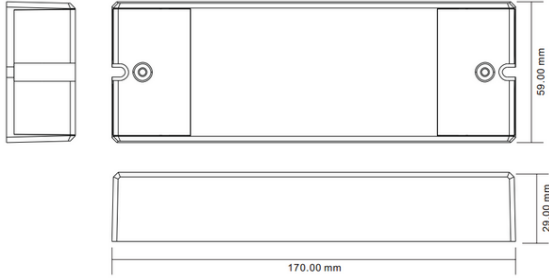

Intuitive RGB colour selection freely selectable via colour wheel.
Individual colours dimmable (8 levels)
10 colour programmes (preset)
16 programme speeds selectable (4 sec. -256 sec.)
With status memory in case of power failure
Reception up to 15 metres away
Connected load: max. 5x5A
Power supply: 12-36VDC
Transmission power: >5dBm
Radio frequency: 868.3 MHz (EU approval - licence-free)
Dimensions: 59*170*29mm

Operating temperature: -20°C - +50°C
Protection class: IP20

Additional Images

Product Dimension

Accessories

Part No.	Name
151667	Synergy 21 LED Controller EOS 05 5-Kanal Handsender 4 Zonen RGB-WW (RGB-CCT)
123041	Synergy 21 LED Controller EOS 05 WLAN Controller Master Router