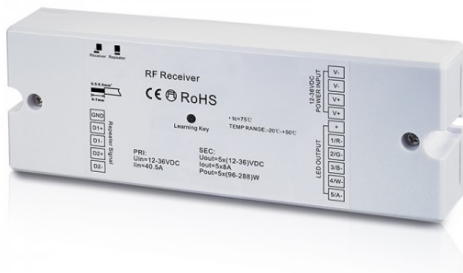

Synergy 21 LED Controller EOS 05 5-channel controller RGB-WW (RGB-CCT)

5 channel radio controller constant voltage
single colour, dual colour, RGB/RGB-W/RGB-WW
(Only compatible with the switches and remote controls of the EOS 05 RGB-CCT series)

Intuitive RGB colour selection freely selectable via colour wheel.
Individual colours dimmable (8 levels)
10 colour programmes (preset)
16 programme speeds selectable (4 sec. -256 sec.)
With status memory in case of power failure
Reception up to 15 metres away
Connected load: max. 5x5A
Power supply: 12-36VDC
Transmission power: >5dBm
Radio frequency: 868.3 MHz (EU approval - licence-free)
Dimensions: 59*170*29mm

Operating temperature: -20°C - +50°C
Protection class: IP20

Additional Images

Product Dimension

Accessories

Part No.	Name
151667	Synergy 21 LED Controller EOS 05 5-Kanal Handsender 4 Zonen RGB-WW (RGB-CCT)
123041	Synergy 21 LED Controller EOS 05 WLAN Controller Master Router