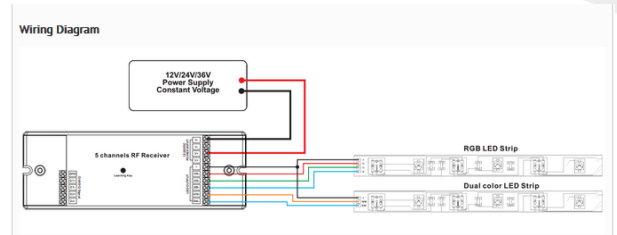

Synergy 21 LED Controller EOS 05 5-channel controller RGB-WW (RGB-CCT)

5 channel radio controller constant voltage
single colour, dual colour, RGB/RGB-W/RGB-WW
(Only compatible with the switches and remote controls of the EOS 05 RGB-CCT series)

Intuitive RGB colour selection freely selectable via colour wheel.
Individual colours dimmable (8 levels)
10 colour programmes (preset)
16 programme speeds selectable (4 sec. -256 sec.)
With status memory in case of power failure
Reception up to 15 metres away
Connected load: max. 5x5A
Power supply: 12-36VDC
Transmission power: >5dBm
Radio frequency: 868.3 MHz (EU approval - licence-free)
Dimensions: 59*170*29mm

Operating temperature: -20°C - +50°C
Protection class: IP20

Additional Images

Product Dimension

Accessories

Part No.	Name
151667	Synergy 21 LED Controller EOS 05 5-Kanal Handsender 4 Zonen RGB-WW (RGB-CCT)
123041	Synergy 21 LED Controller EOS 05 WLAN Controller Master Router