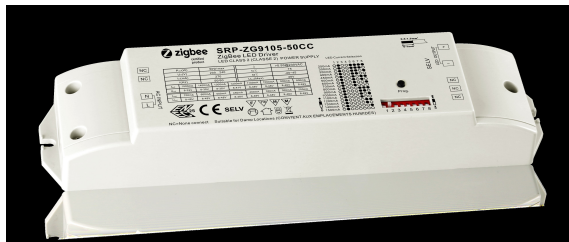

Synergy 21 LED Controller EOS 10 ZigBee CC Controller+power supply 2-channel 75W CCT

Zigbee controller + power supply unit in one

Compatible with: Echo Plus speaker, Echo Show, Philips Hue, IKEA TRÅDFR, Homey, OSRAM LIGHTIFY Gateway.....ect

Dimming input: Zigbee

Dimming output: PWM

Dimming Range: 0-100%

Input Voltage: 200-240V AC

Power Factor: >0.95

Efficiency: >88%

Output Voltage: 8-48V

Output Current: 250/300/350/400/450/500/600/700/800/900/1000/1100/1200/1300/1400/1500mA

Output Power: 75W max

Output Channel: 2, CCT