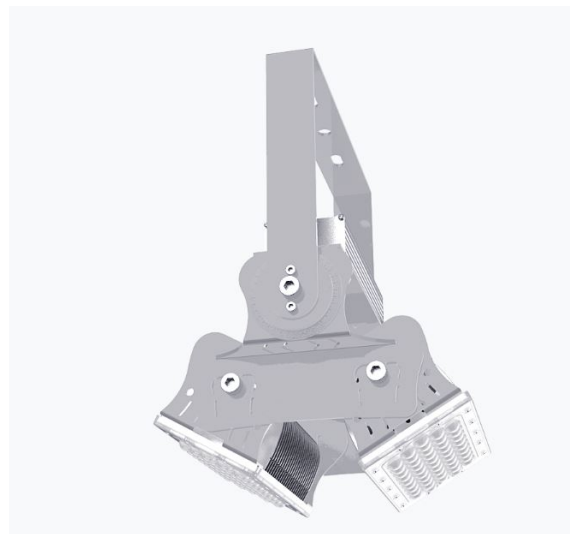

Synergy 21 LED object/stadium spotlight Hyperion 200W IP65 cw

kwh/1000h:	100,00
Lumens:	32000
Watt:	200,0
Nominal Service Life:	35000 Std.
Switching Cycles:	50000
Opt. Ambient Temperature.:	25 °C

Operating voltage: AC 90-305V, 50/60Hz
 Watt: 200W (Also available with 120W on request.)
 LED: 96pcs Lumileds
 Power supply unit: MeanWell
 Beam angle: Lens 60°, light heads variably adjustable (swivelling and tilting)
 Beam angles of 10°, 30°, 90° or 120° also available on request.
 Lenses can also be exchanged. Interchangeable lenses with 30°, 60°, 90° and 120° available
 Lumen: 32,000lm
 Efficiency: 160Lm/Watt
 Light colour: 5600K
 CRI: Ra>70
 Dimmable: no (Dimmable models such as DALI or 0-10V on request)
 Housing: Aluminium
 Operating temperature: -40°C to +60°C
 Protection class: IP65
 Dimensions: 300*250*330mm

Energy efficiency class: A++
 kWh/1000h: 100

The connection of electrical components and systems may only be carried out by only be carried out by qualified specialists!

Attributes

Attribute	Value
Abstrahlwinkel:	60
CRI:	>80
Dimmbar:	nein
Grösse:	300*250*330
LED - Gehäusefarbe:	silber
LED - Gehäusematerial:	Aluminium
Lichtfarbe:	kaltweiß
Lichtfarbe in Kelvin:	6500
Lumen:	32000
Schutzklasse:	IP65
Volt:	230
Weight:	5.1 Kg
Warranty:	24.00 Months

Additional Images

Accessories

Part No.	Name
148726	Synergy 21 - Waterproof connector 1:1
148727	Synergy 21 - Waterproof connector 1:2
148730	Synergy 21 - Waterproof connector box 3 ports
148729	Synergy 21 - Waterproof connector box 3 ports transparent
148728	Synergy 21 - Waterproof connector box 4 ports
147265	Netzkabel 230V Schutzkontakt CEE7(Stecker)->Open End mit Adernendhülsen, 1,8m,Black
178595	Synergy 21 LED object/stadium spotlight Hyperion with lens 30°
178641	Synergy 21 LED object/stadium spotlight Hyperion with lens 60°
178642	Synergy 21 LED object/stadium spotlight Hyperion with 90° lens
178643	Synergy 21 LED object/stadium spotlight Hyperion with 120° lens