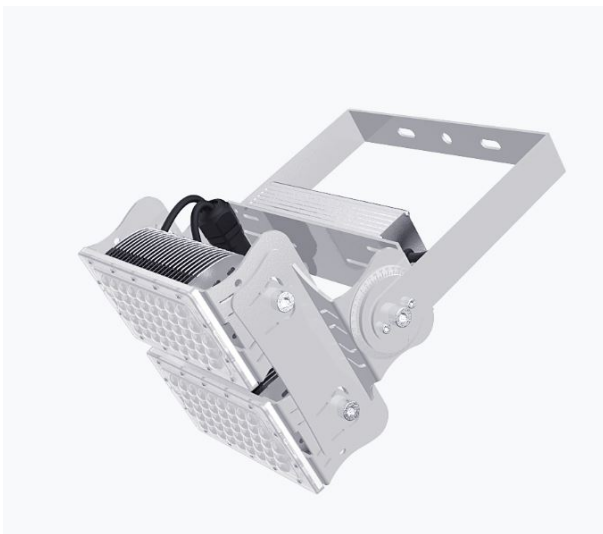

Synergy 21 LED object/stadium spotlight Hyperion 200W IP65 cw

kwh/1000h:	100,00
Lumens:	32000
Watt:	200,0
Nominal Service Life:	35000 Std.
Switching Cycles:	50000
Opt. Ambient Temperature.:	25 °C

Operating voltage: AC 90-305V, 50/60Hz
 Watt: 200W (Also available with 120W on request.)
 LED: 96pcs Lumileds
 Power supply unit: MeanWell
 Beam angle: Lens 60°, light heads variably adjustable (swivelling and tilting)
 Beam angles of 10°, 30°, 90° or 120° also available on request.
 Lenses can also be exchanged. Interchangeable lenses with 30°, 60°, 90° and 120° available
 Lumen: 32,000lm
 Efficiency: 160Lm/Watt
 Light colour: 5600K
 CRI: Ra>70
 Dimmable: no (Dimmable models such as DALI or 0-10V on request)
 Housing: Aluminium
 Operating temperature: -40°C to +60°C
 Protection class: IP65
 Dimensions: 300*250*330mm

Energy efficiency class: A++
 kWh/1000h: 100

The connection of electrical components and systems may only be carried out by only be carried out by qualified specialists!

Attributes

Attribute	Value
Abstrahlwinkel:	60
CRI:	>80
Dimmbar:	nein
Grösse:	300*250*330
LED - Gehäusefarbe:	silber
LED - Gehäusematerial:	Aluminium
Lichtfarbe:	kaltweiß
Lichtfarbe in Kelvin:	6500
Lumen:	32000
Schutzklasse:	IP65
Volt:	230
Weight:	5.1 Kg
Warranty:	24.00 Months

Additional Images

Accessories

Part No.	Name
148726	Synergy 21 - Waterproof connector 1:1
148727	Synergy 21 - Waterproof connector 1:2
148730	Synergy 21 - Waterproof connector box 3 ports
148729	Synergy 21 - Waterproof connector box 3 ports transparent
148728	Synergy 21 - Waterproof connector box 4 ports
147265	Netzkabel 230V Schutzkontakt CEE7(Stecker)->Open End mit Adernendhülsen, 1,8m,Black
178595	Synergy 21 LED object/stadium spotlight Hyperion with lens 30°
178641	Synergy 21 LED object/stadium spotlight Hyperion with lens 60°
178642	Synergy 21 LED object/stadium spotlight Hyperion with 90° lens
178643	Synergy 21 LED object/stadium spotlight Hyperion with 120° lens