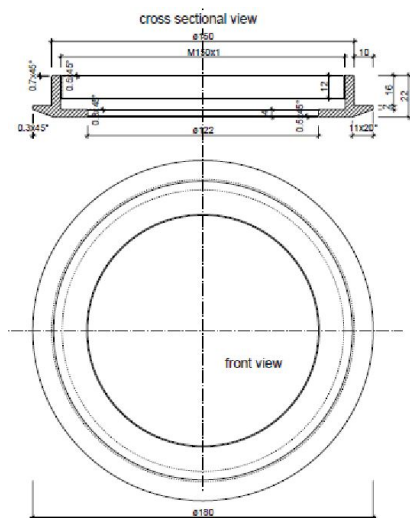

Synergy 21 LED Prometheus IP68 IR 24W SECURITY LINE V2 Infrared with 850nm

Outdoor IR spotlight incl. bracket for wall and floor mounting and

Wavelength: 850nm

Beam angle: 120°

Range: up to 30 metres. Lens update available which increases the range of the spotlight to up to 50 metres (beam angle 30°)

Power consumption: 24 watts (350mA, ~85V)

Protection class: IP 68

Light colour: Infrared

incl 230V twilight sensor

Total height: 160mm

Diameter head: 150mm

Diameter heat sink: 120mm

Order power supply separately

external constant current power supply: 115517

Attributes

Attribute	Value
Ampere:	0.35
Lichtfarbe:	infrarot

Attribute	Value
Weight:	2.77 Kg

Additional Images

Accessories

Part No.	Name
89283	Synergy 21 LED Prometheus IP68 IR with lens update SECURITY
115517	Synergy 21 LED Prometheus IP68 power supply V2
148726	Synergy 21 - Waterproof connector 1:1
148727	Synergy 21 - Waterproof connector 1:2
148730	Synergy 21 - Waterproof connector box 3 ports
148729	Synergy 21 - Waterproof connector box 3 ports transparent
148728	Synergy 21 - Waterproof connector box 4 ports
87838	Synergy 21 LED Prometheus IP68 RGB-W add. cable 3m
87839	Synergy 21 LED Prometheus IP68 RGB-W zub. Kabel 5m
92700	Synergy 21 LED Prometheus IP68 RGB-W zub. Ersatz Anschlußkabel 3m
81394	Synergy 21 LED Prometheus IP68 Zubehör, befahrbare Glasscheibe mit
88251	Synergy 21 LED Prometheus IP68 Zubehör, Deck-Ring