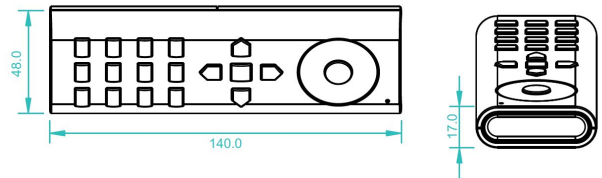

Attribute	Value
Weight:	0.1 Kg
Warranty:	60.00 Months

Additional Images

Accessories

Part No.	Name
111315	Synergy 21 LED Controller EOS 05 4-channel controller + CC700
112597	Synergy 21 LED Controller EOS 05 4-channel repeater
112694	Synergy 21 LED Controller EOS 05 4-channel Controller + High Power
113466	Synergy 21 LED Controller EOS 05 4-channel controller + top-hat rail
116292	Synergy 21 LED Controller EOS 05 4-channel controller + CC500
122483	Synergy 21 LED-Steuerung EOS 05 4-Kanal-Steuerung + IP66
125227	Synergy 21 LED Controller EOS 05 1-channel single color controller+power supply CC 200-1500mA 50W
125237	Synergy 21 LED Controller EOS 05 1-channel single color controller 0-10V
131267	Synergy 21 LED Controller EOS 05 AC - Triac
132052	Synergy 21 LED Controller EOS 05 2-Kanal Controller+Netzteil CC dual weiß (CCT) 50W