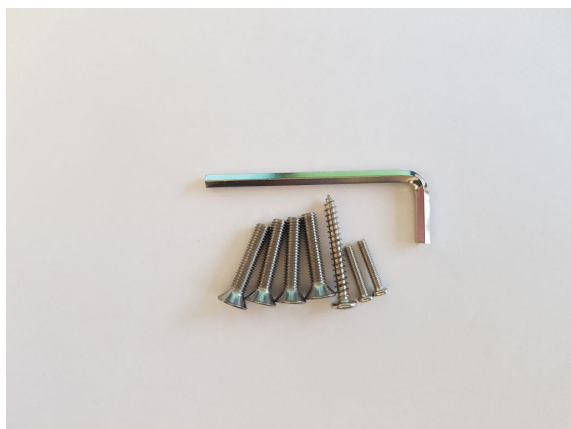

## Synergy 21 LED office line floor lamp add. Spare screws

Replacement screw set for floor lamp