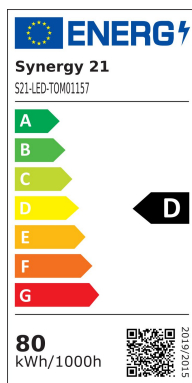

## Synergy 21 LED outdoor object spotlight 80W gray housing - cool white V3

kwh/1000h:	80,00
Lumens:	12000
Watt:	80,0
Nominal Service Life:	35000 Std.
Switching Cycles:	50000
Opt. Ambient Temperature.:	25 °C

With emergency power function and overheating protection  
 Operating voltage: > AC 207-253V  
 LED: 80Watt high-power chip  
 Beam angle: 120°  
 Lumen: 12000lm  
 Efficiency: 150Lm/Watt  
 Cool white: 6250K  
 CRI: Ra>80  
 Dimmable: yes (leading edge and trailing edge phase control dimmer)  
 Housing: Injection-moulded aluminium in grey  
 Front glass: toughened safety glass (ESG)  
 Operating temperature: -25°C to +55°C  
 Protection class: IP65 (water jet-proof)  
 Weight: 6.5kg  
 Dimensions: 37 cm \* 28.5 cm \* 19.5 cm (11.5 cm without bracket)

Energy efficiency class: A+  
 kWh/1000h: 80

## Attributes

Attribute	Value
-----------	-------

Abstrahlwinkel:	120
CRI:	>80
Dimmbar:	TIRAC
Grösse:	370*285*195
LED - Gehäusefarbe:	grau
LED - Gehäusematerial:	Aluminium
Lichtfarbe:	kaltweiß
Lichtfarbe in Kelvin:	6250
Lumen:	12000
Schutzklasse:	IP65
Volt:	230
Weight:	6.5 Kg
Warranty:	60.00 Months