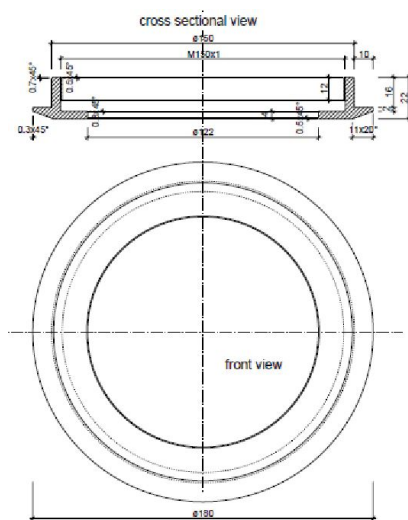

230V
Beam angle: 120°
Lumen: 2880lm 120lm/w
Colour temperature: 4300K ±150
Power consumption: 24 Watt
Protection class: IP 68
Colour: Neutral white
Total height: 160mm
Diameter head: 150mm
Heat sink diameter: 120mm
Order power supply unit separately
external constant current power supply: 115517

Energy efficiency class: A
kWh/1000h: 26.4

Attributes

Attribute	Value
Lichtfarbe:	neutralweiss

Attribute	Value
Lichtfarbe in Kelvin:	4300
Lumen:	2880
Weight:	1 Kg

Additional Images

Accessories

Part No.	Name
115517	Synergy 21 LED Prometheus IP68 power supply V2
81394	Synergy 21 LED Prometheus IP68 Zubehör, befahrbare Glasscheibe mit
88251	Synergy 21 LED Prometheus IP68 Zubehör, Deck-Ring
148726	Synergy 21 - Waterproof connector 1:1
148727	Synergy 21 - Waterproof connector 1:2
148730	Synergy 21 - Waterproof connector box 3 ports
148729	Synergy 21 - Waterproof connector box 3 ports transparent
148728	Synergy 21 - Waterproof connector box 4 ports
87838	Synergy 21 LED Prometheus IP68 RGB-W add. cable 3m