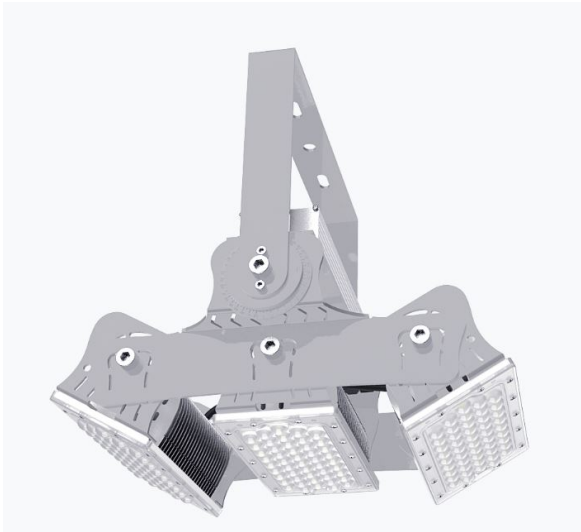

Accessories

Part No.	Name
148726	Synergy 21 - Waterproof connector 1:1
148727	Synergy 21 - Waterproof connector 1:2
148730	Synergy 21 - Waterproof connector box 3 ports
148729	Synergy 21 - Waterproof connector box 3 ports transparent
148728	Synergy 21 - Waterproof connector box 4 ports
147265	Netz Kabel 230V Schutzkontakt CEE7(Stecker)->Open End mit Adernendhülsen, 1,8m,Black