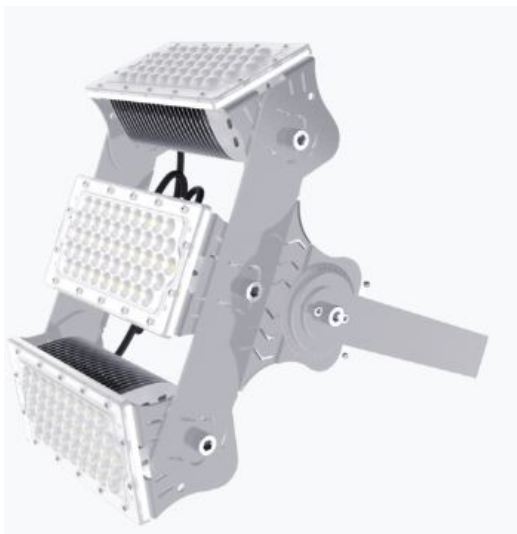

Attributes

Attribute	Value
Abstrahlwinkel:	60
CRI:	>80
Dimmbar:	nein
Grösse:	410*340*230
LED - Gehäusefarbe:	silber
LED - Gehäusematerial:	Aluminium
Lichtfarbe:	kaltweiß
Lichtfarbe in Kelvin:	6500
Lumen:	48000
Schutzklasse:	IP65
Volt:	230
Weight:	6.7 Kg
Warranty:	60.00 Months

Additional Images