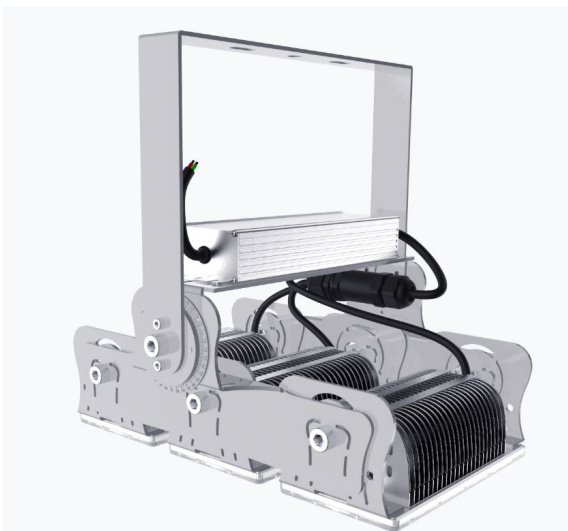

Accessories

Part No.	Name
148726	Synergy 21 - Waterproof connector 1:1
148727	Synergy 21 - Waterproof connector 1:2
148730	Synergy 21 - Waterproof connector box 3 ports
148729	Synergy 21 - Waterproof connector box 3 ports transparent
148728	Synergy 21 - Waterproof connector box 4 ports
147265	Netz Kabel 230V Schutzkontakt CEE7(Stecker)->Open End mit Adernendhülsen, 1,8m,Black