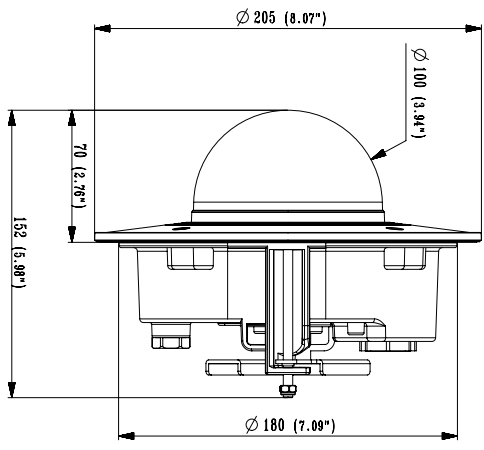

APPEARANCE-XND-6081FZ/8081FZ/6081F/6081RF/8081RF

X-PLUS FLUSH DOME

Unit : mm (inch)
SCALE
ver. 19