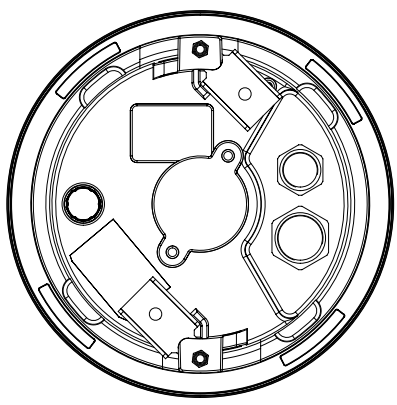

APPEARANCE-XND-6081FZ/8081FZ/6081F/6081RF/8081RF

X-PLUS FLUSH DOME

Unit : mm (inch)
SCALE
ver. 19