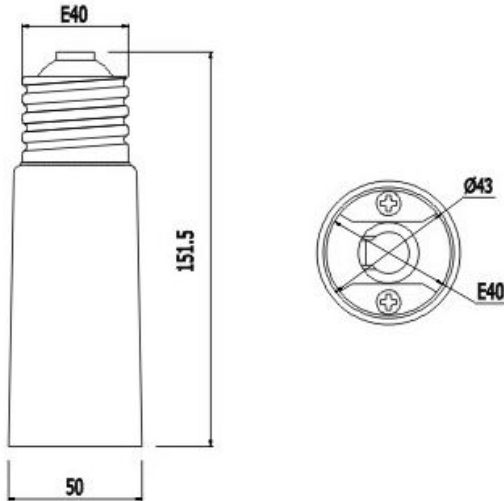

Synergy 21 LED adapter for LED lamps E40->E40 long

Adapter for LED light sources
from base E40 to E40
Total extension 15cm