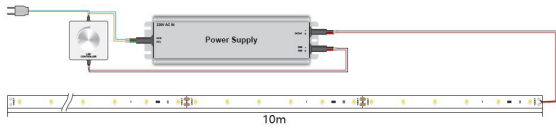

Synergy 21 LED Flex Strip UL Series
ULS=Ultra Long Series

Voltage: 24V,
Watt: 200W, 20W/m
Light colour: RGB+CCT , RGB+2400K+6000K
Brightness: 2400K=370lm/m, RGB+CCT= 1265lm/m
Beam angle: 120°
Protection class: IP20
Number of LEDs: 60*5050SMD 5in1 LEDs per metre
Dimensions: 10000*15*3 mm
PCB colour: white, open cable end (360±5mm)
Working temperature: -25°C to +40°C
Can be shortened every 6 LEDs
Adhesive tape: yes 3M on the back

Attributes

Attribute	Value
Abstrahlwinkel:	120
Ampere:	8.30
CC oder CV:	CV
Dimmbar:	abhängig vom Netzteil
LED Strip Klebeband:	ja
LED Strip Breite:	15
LED Strip Höhe:	3
LED Strip kürzbar:	100
LED Strip Länge:	10000
Lichtfarbe:	RGB-WW
Schutzklasse:	IP20
Volt:	24
Weight:	1 Kg
Warranty:	24.00 Months

Additional Images

connect way 1

connect way 2

Accessories

Part No.	Name
93682	Mean Well Power Supply - 24V 150W Dimmable IP65
181496	Synergy 21 LED Controller RGB-WW (RGB-CCT) DC12/24V *Milight/Miboxer*
149147	Synergy 21 LED Controller RGB-WW (RGB-CCT) DC12/24V *Milight/Miboxer*
180638	Synergy 21 LED Controller RGB-WW (RGB-CCT) DC12/24V WiFi 5in1*Milight/Miboxer* Alexa serieAs
178064	Synergy 21 LED controller RGB-WW (RGB-CCT) DC12/24V strip/panel 5in1*Milight/Miboxer*
148143	ynergy 21 LED Controller RGB-WW (RGB-CCT) DC12/24V Strip/Panel 5in1*Milight/Miboxer*
183258	